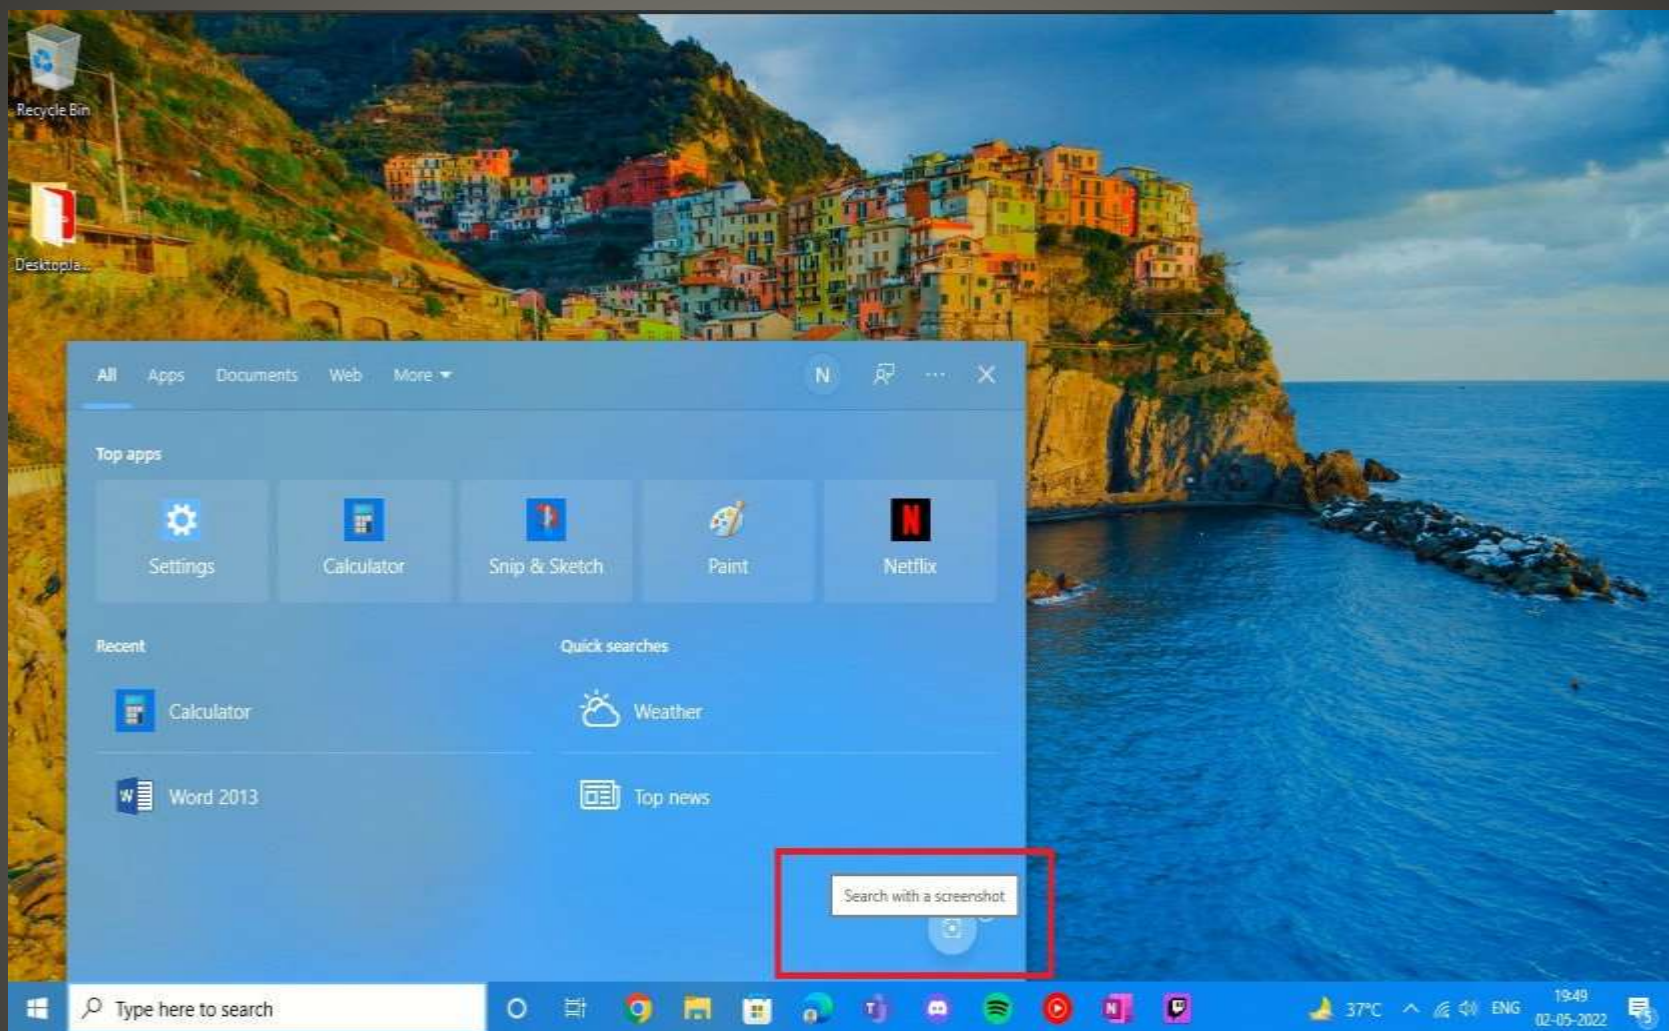

Windows Enhanced Search