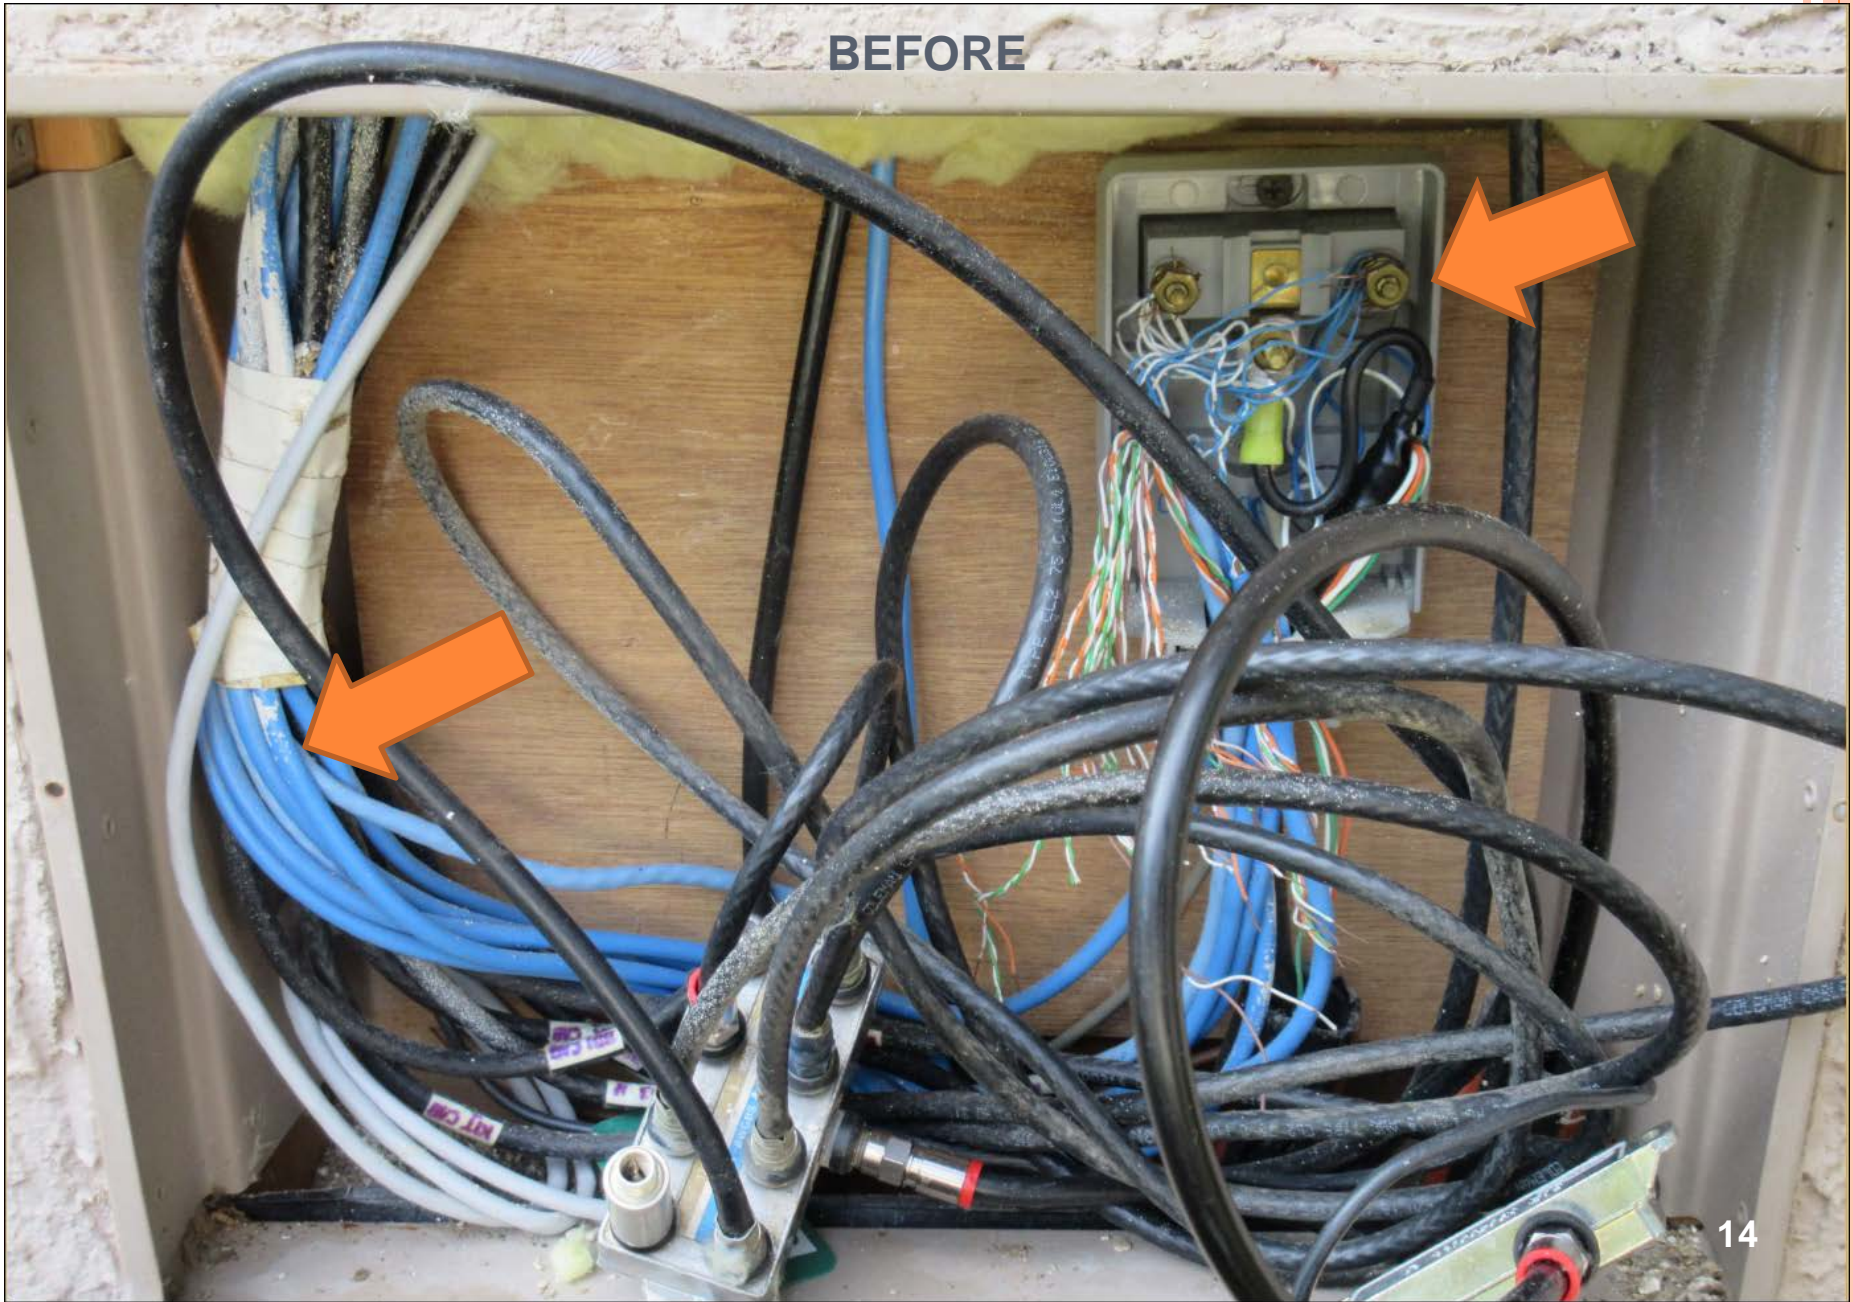

TELEPHONE JCT BOX

BEFORE

14

Two pairs crossed, two pairs uncrossed
10BASE-T or 100BASE-TX crossover

Pin	Connection 1: T568A			Connection 2: T568B			Pins on plug face
	signal	pair	color	signal	pair	color	
1	BI_DA+	3	 white/green stripe	BI_DB+	2	 white/orange stripe	
2	BI_DA-	3	 green solid	BI_DB-	2	 orange solid	
3	BI_DB+	2	 white/orange stripe	BI_DA+	3	 white/green stripe	
4		1	 blue solid		1	 blue solid	
5		1	 white/blue stripe		1	 white/blue stripe	
6	BI_DB-	2	 orange solid	BI_DA-	3	 green solid	
7		4	 white/brown stripe		4	 white/brown stripe	
8		4	 brown solid		4	 brown solid	