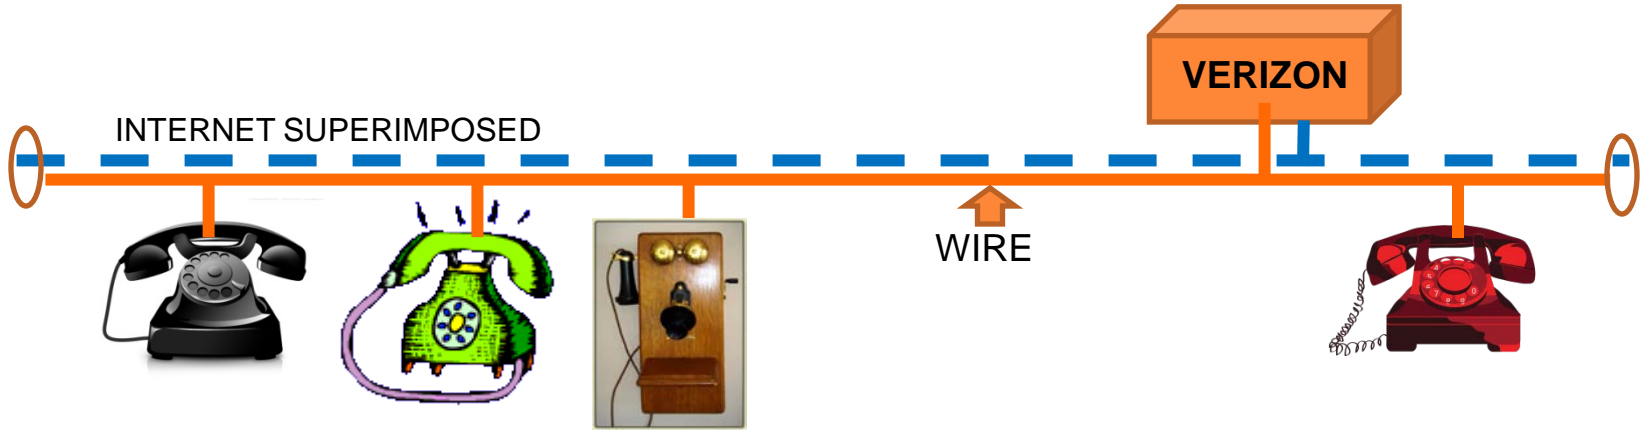

VOIP @ RHC

VOIP - RHC

OBI (OBIHAI) – GOOGLE VOICE
BASICS
HARDWARE & PROVIDERS
IMPLEMENTING – RHC
WIRING
PORTING
COSTS
PROS & CONS
SUMMARY

2

MOTIVATION

Verizon charging ~ \$40 / mo – w/ taxes
less \$20 credit for (24) mo
yielding a net cost of ~ \$20/mo = \$240/ yr
jumping back to \$480/yr w/o credit.
“poor” service

Obi (VOIP) offered an “almost” equal service for \$0 mo,
zero usage fees, with \$75 cap and \$40 misc. ROI = 0.24
yr or 2.6 mos.

HOOK-UP

A. J. Gaskell

March 8, 2018

OBI202

5" X 5" X1.5"

GOOGLE VOICE

IN THE BOX

Installation

Amazingly Simple

You only need:

1. OBi Device
2. Google Voice Account
3. Telephone

How it works

Setup:

1. Sign-in to your Gmail account
2. Get a Google Voice number
3. Get an OBiTALK account
4. Add your OBi device to OBiTALK
5. Start calling