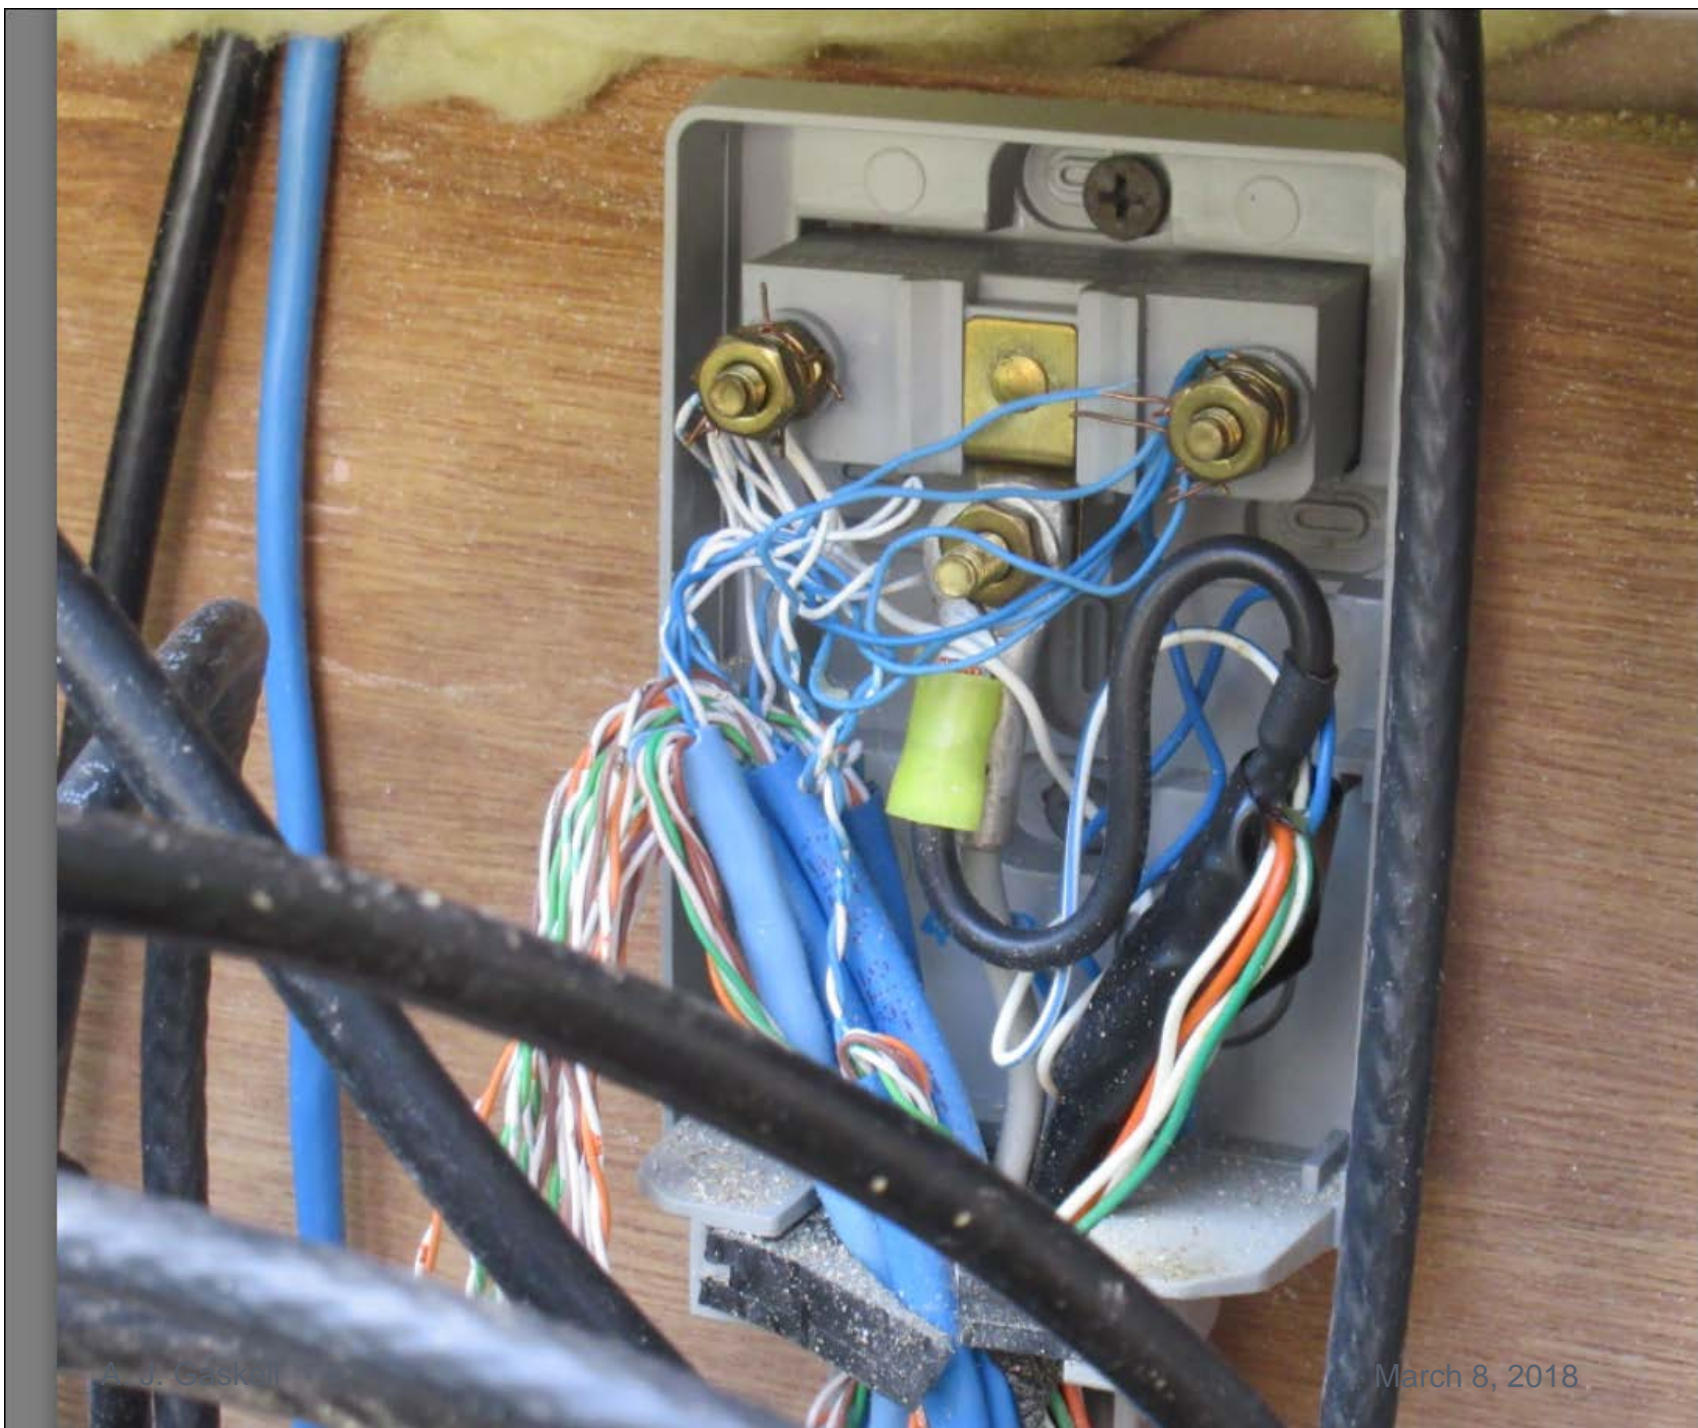

TELEPHONE JCT BOX

BEFORE

14

Two pairs crossed, two pairs uncrossed
10BASE-T or 100BASE-TX crossover

Pin	Connection 1: T568A			Connection 2: T568B			Pins on plug face
	signal	pair	color	signal	pair	color	
1	BI_DA+	3	 white/green stripe	BI_DB+	2	 white/orange stripe	
2	BI_DA-	3	 green solid	BI_DB-	2	 orange solid	
3	BI_DB+	2	 white/orange stripe	BI_DA+	3	 white/green stripe	
4		1	 blue solid		1	 blue solid	
5		1	 white/blue stripe		1	 white/blue stripe	
6	BI_DB-	2	 orange solid	BI_DA-	3	 green solid	
7		4	 white/brown stripe		4	 white/brown stripe	
8		4	 brown solid		4	 brown solid	