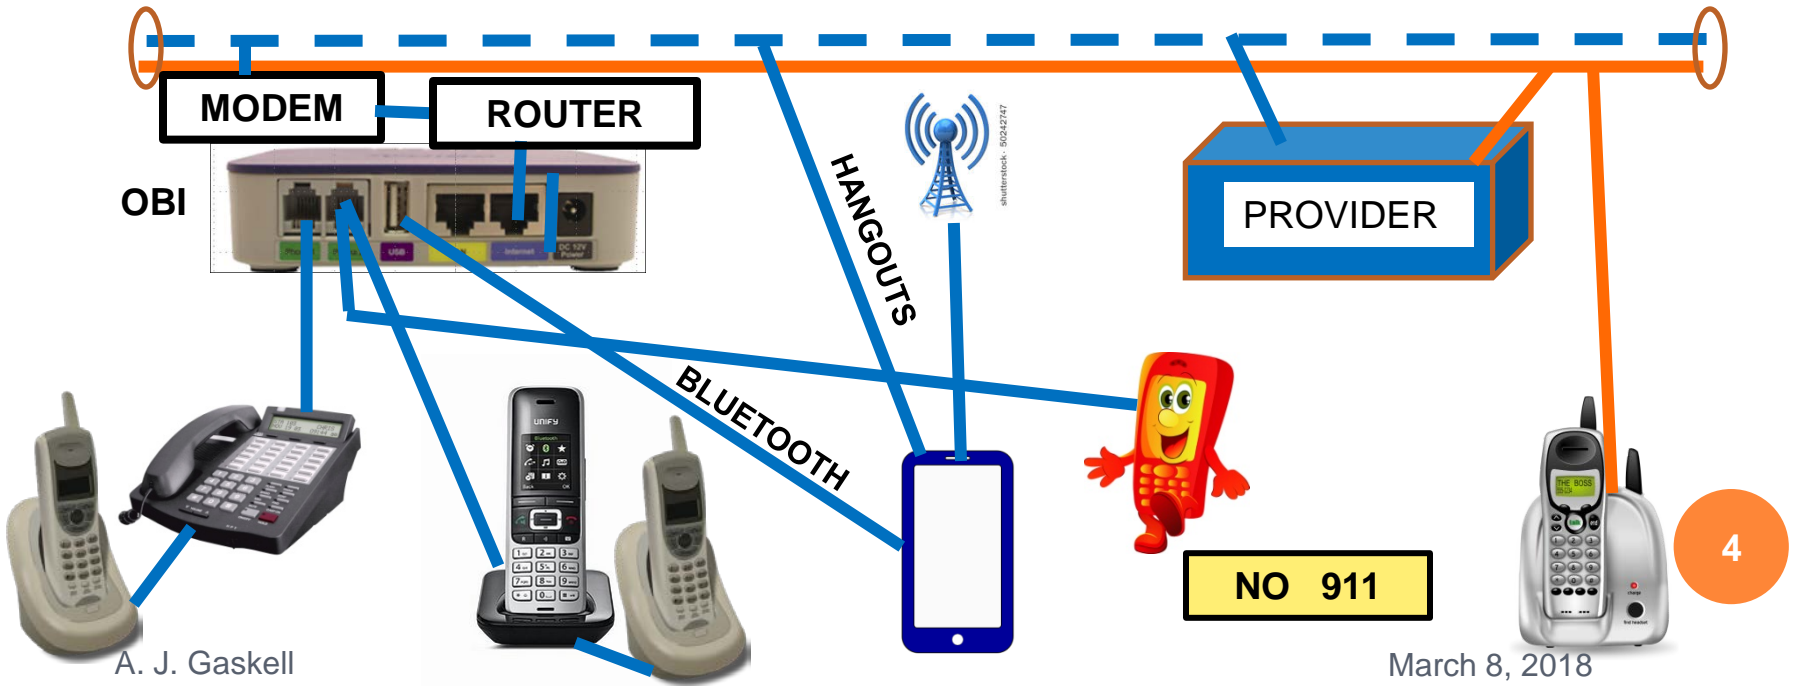

VOIP @ RHC

VOIP - RHC

OBI (OBIHAI) – GOOGLE VOICE
BASICS
HARDWARE & PROVIDERS
IMPLEMENTING – RHC
WIRING
PORTING
COSTS
PROS & CONS
SUMMARY

2

MOTIVATION

Verizon charging ~ \$40 / mo – w/ taxes
less \$20 credit for (24) mo
yielding a net cost of ~ \$20/mo = \$240/ yr
jumping back to \$480/yr w/o credit.
“poor” service

Obi (VOIP) offered an “almost” equal service for \$0 mo,
zero usage fees, with \$75 cap and \$40 misc. ROI = 0.24
yr or 2.6 mos.

HOOK-UP

A. J. Gaskell

March 8, 2018

OBI202

5" X 5" X1.5"

GOOGLE VOICE

IN THE BOX

Installation

Amazingly Simple

You only need:

1. OBi Device
2. Google Voice Account
3. Telephone

How it works

Setup:

1. Sign-in to your Gmail account
2. Get a Google Voice number
3. Get an OBiTALK account
4. Add your OBi device to OBiTALK
5. Start calling