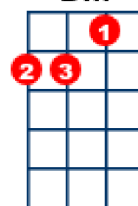

# Tiptoe Thru The Tulips, Tiny Tim

[C] Tiptoe to the [D7] window, [G7]

By the [C] window,

[E7] that is [F] where I'll [Fm] be

Come [C] tiptoe

[A7] through the [Dm] tulips [G7] with [C] me

[A7] [Dm] [G7]

[C] Tiptoe from your [Dm] pillow [G7]

To the [C] shadow

[E7] of a [F] willow [Fm] tree

And [C] tiptoe

[A7] through the [Dm] tulips [G7]

with [C] me. [C7]

[F] Knee deep in [C] flowers we'll stray

[Em] We'll [B7] keep the [Em7] showers [G7] away

And if I [C] kiss you [A7] in the [Dm] garden, [G7]

In the [C] moonlight,

[E7] will you [Dm] pardon [Fm] me?

Come [C] tiptoe [A7] through the [Dm] tulips [G7]

Oh [C] tiptoe [A7] through the [Dm] tulips [G7]

[C] Tiptoe [A7] through the [Dm] tulips [G7]

With [C] me [Dm]

[C] [G7] [C]

A7

B7

C

C7

D7

Dm

E7