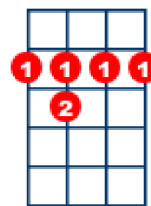

Tiptoe Thru The Tulips, Tiny Tim

[C] Tiptoe to the [D7] window, [G7]

By the [C] window,

[E7] that is [F] where I'll [Fm] be

Come [C] tiptoe

[A7] through the [Dm] tulips [G7] with [C] me

[A7] [Dm] [G7]

[C] Tiptoe from your [Dm] pillow [G7]

To the [C] shadow

[E7] of a [F] willow [Fm] tree

And [C] tiptoe

[A7] through the [Dm] tulips [G7]

with [C] me. [C7]

[F] Knee deep in [C] flowers we'll stray

[Em] We'll [B7] keep the [Em7] showers [G7] away

And if I [C] kiss you [A7] in the [Dm] garden, [G7]

In the [C] moonlight,

[E7] will you [Dm] pardon [Fm] me?

Come [C] tiptoe [A7] through the [Dm] tulips [G7]

Oh [C] tiptoe [A7] through the [Dm] tulips [G7]

[C] Tiptoe [A7] through the [Dm] tulips [G7]

With [C] me [Dm]

[C] [G7] [C]

B7