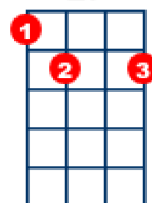

# Tiptoe Thru The Tulips, Tiny Tim

[C] Tiptoe to the [D7] window, [G7]

By the [C] window,

[E7] that is [F] where I'll [Fm] be

Come [C] tiptoe

[A7] through the [Dm] tulips [G7] with [C] me

[A7] [Dm] [G7]

[C] Tiptoe from your [Dm] pillow [G7]

To the [C] shadow

[E7] of a [F] willow [Fm] tree

And [C] tiptoe

[A7] through the [Dm] tulips [G7]

with [C] me. [C7]

[F] Knee deep in [C] flowers we'll stray

[Em] We'll [B7] keep the [Em7] showers [G7] away

And if I [C] kiss you [A7] in the [Dm] garden, [G7]

In the [C] moonlight,

[E7] will you [Dm] pardon [Fm] me?

Come [C] tiptoe [A7] through the [Dm] tulips [G7]

Oh [C] tiptoe [A7] through the [Dm] tulips [G7]

[C] Tiptoe [A7] through the [Dm] tulips [G7]

With [C] me [Dm]

[C] [G7] [C]

A7

B7

C

C7

D7

Dm

E7