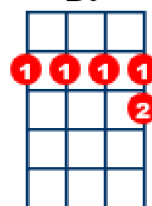

# Tiptoe Thru The Tulips, Tiny Tim

[C] Tiptoe to the [D7] window, [G7]

By the [C] window,

[E7] that is [F] where I'll [Fm] be

Come [C] tiptoe

[A7] through the [Dm] tulips [G7] with [C] me

[A7] [Dm] [G7]

[C] Tiptoe from your [Dm] pillow [G7]

To the [C] shadow

[E7] of a [F] willow [Fm] tree

And [C] tiptoe

[A7] through the [Dm] tulips [G7]

with [C] me. [C7]

[F] Knee deep in [C] flowers we'll stray

[Em] We'll [B7] keep the [Em7] showers [G7] away

And if I [C] kiss you [A7] in the [Dm] garden, [G7]

In the [C] moonlight,

[E7] will you [Dm] pardon [Fm] me?

Come [C] tiptoe [A7] through the [Dm] tulips [G7]

Oh [C] tiptoe [A7] through the [Dm] tulips [G7]

[C] Tiptoe [A7] through the [Dm] tulips [G7]

With [C] me [Dm]

[C] [G7] [C]

A7

B7

C

C7

D7

Dm

E7