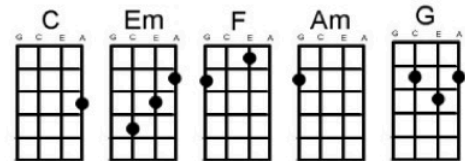

The Weight

The Band

Hear this song at: <http://au.youtube.com/watch?v=9OgZL3OLiVw>

From: Richard G's Ukulele Songbook www.scorpex.net/Uke

[C] Pulled in to [Em] Nazareth was [F] feeling 'bout half past [C] dead
[C] I just need some [Em] place where [F] I can lay my [C] head
[C] Hey mister can you [Em] tell me where a [F] man might find a [C] bed
[C] He just grinned and [Em] shook my hand [F] no was all he [C] said

Chorus: [C] Take a [Em] load off [F] Fanny

[C] Take a [Em] load for [F] free

[C] Take a [Em] load off [F] Fanny

And you put the load right on [C] me [Em] [Am] [G] [F]

[C] I picked up my [Em] bag I went [F] looking for a place to [C] hide
[C] When I saw [Em] Carmen and the Devil [F] walking side by [C] side
[C] I said Hey [Em] Carmen come [F] on let's go down[C]town
[C] She said I [Em] gotta go but my [F] friend can stick a[C]round

Chorus

[C] Go down Miss [Em] Moses there's [F] nothing you can [C] say
[C] It's just old [Em] Luke, and Luke's [F] waiting on the judgement [C] day
[C] Well Luke my [Em] friend what a[F]bout young Anna-[C] Lee
[C] He said do me a [Em] favour son
Won't you [F] stay and keep Anna-Lee [C] company

Chorus

[C] Catch a cannonball [Em] now to [F] take me down the [C] line
[C] My bag is [Em] sinking low and I [F] do believe it's [C] time
[C] To get back to Miss [Em] Fanny, you [F] know she's the only [C] one
[C] Who sent me [Em] here with her re[F]gards for every[C]one