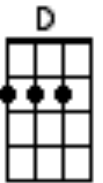

CHORUS:

These [F] boots are made for [Dm] walkin'

And [F] that's just what they'll [Dm] do

[F] One of these days these [Dm]↓ boots are gonna.....Walk all over you

.... / 10 10 9 9 / 8 8 7 7 / 6 6 5 5 / 4 4 3 1 / [D] / [D] / [D] / [D] /

[D] You keep playin' where you shouldn't be playin' [D]

And [D] you keep thinkin' that you'll never get burnt [D] ha!

[G] I just found me a brand new box of matches [G] yeah

And [D] what he knows you ain't had time to learn [D]

CHORUS:

These [F] boots are made for [Dm] walkin'

And [F] that's just what they'll [Dm] do

[F] One of these days these [Dm]↓ boots are gonna .....Walk all over you

.... / 10 10 9 9 / 8 8 7 7 / 6 6 5 5 / 4 4 3 1 / [D] / [D] / [D] /

Are you [D] ready boots? / [D] / [D] start walkin'

[D] Bum, bum, bum-bum-bum [D] bum, bum, bum-bum-bum

[D] Bum, bum, bum-bum-bum [D] bum, bum, bum-bum-bum

[D] Bum, bum, bum-bum-bum [D] bum, bum, bum-bum-bum [D]↓ bum