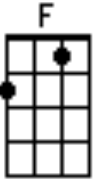

These Boots Were Made For Walkin' Nancy Sinatra

< "Walk down" Pick E string starting on 10th fret:

/ 10 10 9 9 / 8 8 7 7 / 6 6 5 5 / 4 4 3 1 / >

/ 10 10 9 9 / 8 8 7 7 / 6 6 5 5 / 4 4 3 1 / [D] / [D] / [D] / [D] /

[D] You keep sayin' you've got somethin' for me [D]

[D] Somethin' you call love but confess [D]

[G] You've been messin' where you shouldn't have been a messin' [G]

And now [D] someone else is gettin' all your best [D]

CHORUS:

These [F] boots are made for [Dm] walkin'

And [F] that's just what they'll [Dm] do

[F] One of these days these [Dm]↓ boots are gonna ... Walk all over you

..... / 10 10 9 9 / 8 8 7 7 / 6 6 5 5 / 4 4 3 1 / [D] / [D] / [D] / [D] /

[D] You keep lyin' when you oughta be truthin' [D]

And [D] you keep losin' when you oughta not bet [D]

[G] You keep samin' when you oughta be a changin' [G]

Now what's [D] right is right but you ain't been right yet [D]

CHORUS:

These [F] boots are made for [Dm] walkin'

And [F] that's just what they'll [Dm] do

[F] One of these days these [Dm]↓ boots are gonna.....Walk all over you

.... / 10 10 9 9 / 8 8 7 7 / 6 6 5 5 / 4 4 3 1 / [D] / [D] / [D] / [D] /

[D] You keep playin' where you shouldn't be playin' [D]

And [D] you keep thinkin' that you'll never get burnt [D] ha!

[G] I just found me a brand new box of matches [G] yeah

And [D] what he knows you ain't had time to learn [D]

CHORUS:

These [F] boots are made for [Dm] walkin'

And [F] that's just what they'll [Dm] do

[F] One of these days these [Dm]↓ boots are gonna .....Walk all over you

.... / 10 10 9 9 / 8 8 7 7 / 6 6 5 5 / 4 4 3 1 / [D] / [D] / [D] /

Are you [D] ready boots? / [D] / [D] start walkin'

[D] Bum, bum, bum-bum-bum [D] bum, bum, bum-bum-bum

[D] Bum, bum, bum-bum-bum [D] bum, bum, bum-bum-bum

[D] Bum, bum, bum-bum-bum [D] bum, bum, bum-bum-bum [D]↓ bum