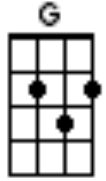

# These Boots Were Made For Walkin' Nancy Sinatra

< "Walk down" Pick E string starting on 10<sup>th</sup> fret:

/ 10 10 9 9 / 8 8 7 7 / 6 6 5 5 / 4 4 3 1 / >

/ 10 10 9 9 / 8 8 7 7 / 6 6 5 5 / 4 4 3 1 / [D] / [D] / [D] / [D] /

[D] You keep sayin' you've got somethin' for me [D]

[D] Somethin' you call love but confess [D]

[G] You've been messin' where you shouldn't have been a messin' [G]

And now [D] someone else is gettin' all your best [D]