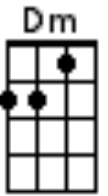

CHORUS:

These [F] boots are made for [Dm] walkin'

And [F] that's just what they'll [Dm] do

[F] One of these days these [Dm]↓ boots are gonna ... Walk all over you

..... / 10 10 9 9 / 8 8 7 7 / 6 6 5 5 / 4 4 3 1 / [D] / [D] / [D] / [D] /

[D] You keep lyin' when you oughta be truthin' [D]

And [D] you keep losin' when you oughta not bet [D]

[G] You keep samin' when you oughta be a changin' [G]

Now what's [D] right is right but you ain't been right yet [D]