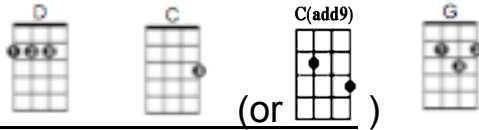

Sweet Home Alabama

1974 by Ed King, Gary Rossington, Ronnie Van Zant; perf by Lynyrd Skynyrd

INTRO:

(same progression through entire song)
(Play either C or C(add9) where the chord says "C")

D C G
Big wheels keep on turning
D C G
Carry me home to see my kin
D C G
Singing songs about the Southland
D C G
I miss Alabamy once again, and I think its a sin, yes

Well I heard mister Young sing about her
Well, I heard ole Neil put her down
Well, I hope Neil Young will remember
A Southern man don't need him around anyhow

CHORUS: D C G D C G
Sweet home Alabama, Where the skies are so blue
D C G D C G
Sweet Home Alabama; Lord, I'm coming home to you