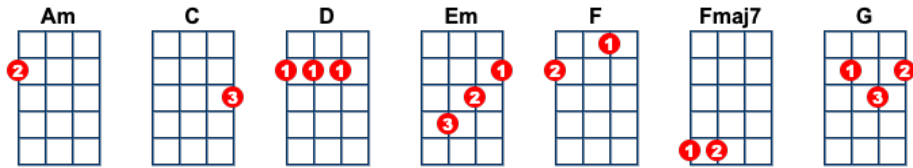

Old Man Neil Young

[Fmaj7] [D] [Fmaj7] [D] [Fmaj7] Old man look at my life, I'm a lot like [D] you were
 [Fmaj7] Old man look at my life, I'm a lot like [D] you were [F] [C] [G]

[D] [F] [C] [F] [D]

Old man [F] look at my life, [C] twenty four and there's [G] so much more
 [D] Live alone in a [F] paradise that [C] makes me think of [F] two [
 D] Love lost, [F] such a cost [C] Give me things that [G] don't get lost [
 D] Like a coin that [C] won't get tossed [F] Rolling home to [G] you
 [
 D] [D] [Am] [Em] [G]

[D] Old man take a look at my life, [Am] I'm a lot like [Em] you [G]
 [D] I need someone to love me, [Am] the whole day [Em] through [G]
 [D] Ah, one look in my eyes, [Am] and you can tell that's [Em] true [G]

[D] [F] [C] [G] [D] [F] [C] [F] [D]

Lullabies, [F] look in your eyes [C] Run around the [G] same old town
 [D] Doesn't mean that [F] much to me
 To [C] mean that much to [F] you [D] I've been [F] first and last
 [C] Look at how the [G] time goes past [D] But I'm all [C] alone at last
 [F] Rolling home to [G] you