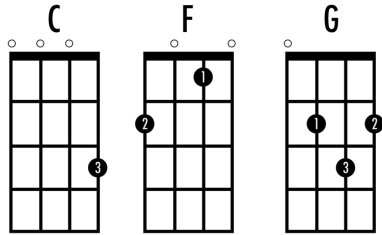

Strumming Pattern:

Option 1: ↓ on each chord

Option 2: ↓ ↓ (Two downstrokes per chord)

Option 3: ↓ ↓ ↑ ↑ ↓ ↓ ↑ ↑ (DDU UDU)

Leaving on a Jet Plane

John Denver

I chose this song because 1) it's beautiful, 2) it uses simple ukulele chords, and 3) the chords are the same throughout. It's a gorgeous song and I hope you enjoy playing it!

Verse 1

C **F**
All my **bags** are packed I'm **ready** to go

C **F**
I'm **standin'** here **outside** your door

C **F** **G**
I **hate** to wake you **up** to say **goodbye**

C **F**
But the **dawn** is breakin' It's **early** morn

Chorus

C **F**
'Cause I'm **leavin'** on a jet plane

F
Don't know when I'll be back again

C **F** **G**
Oh **babe**, I hate to **go**

Strumming Pattern:

Option 1: ↓ on each chord

Option 2: ↓ ↓ (Two downstrokes per chord)

F

Don't know when **I'll** be back again

C **F** **G**

Oh **babe**, I hate to **go**

Verse, Pre-Chorus & Chorus

The musical notation consists of two staves in 4/4 time. The first staff contains four measures of music with chords C, F, C, and F above them. The second staff contains four measures of music with chords C, F, G, and G above them. The notation uses a treble clef and a key signature of one flat (Bb).