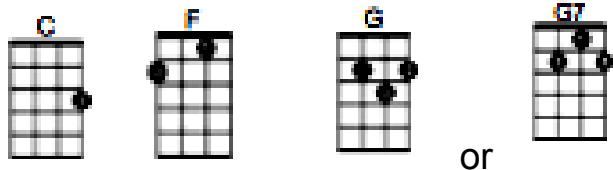

# Green Acres

1965 By Vic Mizzy

**INTRO:** C G7 , C C7 , F F#dim , C G7 , C

C G7 C  
Green acres is the place to be; farm livin' is the life for me.

F  
Land spreadin' out so far and wide.

C G7 C  
Keep Manhattan, just give me that countryside.

C G7 C  
New York is where I'd rather stay. I get allergic smelling hay.

F  
I just adore a penthouse view.

C G7 C  
Dah-ling I love you, but give me Park Avenue.

C G7  
...The chores. ...The stores.  
C G7  
...Fresh air. ...Times Square

C  
You are my wife.

F  
Good bye, city life.

C G7 C  
Green Acres we are there.

## CHORDS USED IN THIS SONG:

\* Note: The G and G7 chord are interchangeable, as they are the 5 chord in the key of C.