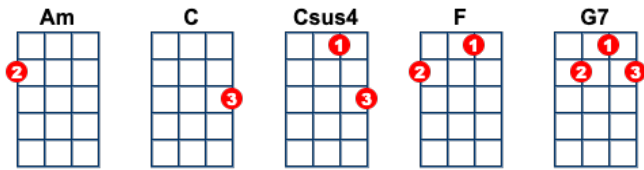

Galway Girl

[C] [C] Well, I took a stroll on the [C] old long walk, on a [C] day -I- ay-I- [F] ay
 I [C] met a little girl and we [F] stopped to [C] talk, of a fine soft [G7] day -I-[C]ay
 And I [F] ask you [C] friend [Csus4]-[C], what's a [F] fella to [C] do [Csus4]-[C]
 'Cause her [Am] hair was [C] black and her [G7] eyes were [C] blue [Csus4]-[C]
 And I [F] knew right [C] then [Csus4]-[C], I'd be [F] takin' a [C] whirl [Csus4]-[C]
 'Round the [Am] Salthill [C] Prom with a [G7] Galway [C] girl [C]

```
| A-----| -2-2-2-4-5-4-2-0---| -0-2-2-0-----| -----|
| E---0-2-0---0-2-2-0-2-0---| -----2-| -----2-3-2-0-2-| -0-0-0-2-3-2-0-----|
| C-2-----2-----2-| -----| -----| -----2-2-|
| G-----| -----| -----| -----|
```

[C] We were halfway there when the [C] rain came down, on a [C] day -I- ay-I-[F] ay
 And she [C] asked me up to her [F] flat down- [C] town, on a fine soft [G7] day -I-ay-I-[C]ay
 And I [F] ask you [C] friend [Csus4]-[C], what's a [F] fella to [C] do [Csus4]-[C]
 'Cause her [Am] hair was [C] black and her [G7] eyes were [C] blue [Csus4]-[C]
 So I [F] took her [C] hand [Csus4]-[C], and I [F] gave her a [C] twirl [Csus4]-[C]
 And I [Am] lost my [C] heart to a [G7] Galway [C] girl [C]

[C] When I woke up I was [C] all alone, on a [C] day -I- ay-I-[F]ay
 With a [C] broken heart and a [F] ticket [C] home, on a day -I-[G7] ay-I-[C]ay
 And I [F] ask you [C] now [Csus4]-[C], tell me [F] what would you [C] do [Csus4]-[C]
 If her [Am] hair was [C] black and her [G7] eyes were [C] blue [Csus4]-[C]
 'Cause I've [F] travelled a-[C]round [Csus4] [C], I've been all [F] over this [C] world [Csus4]-[C]
 Boys I ain't [Am] never seen [C] nothin' like a [G7] Galway [C] girl [C]