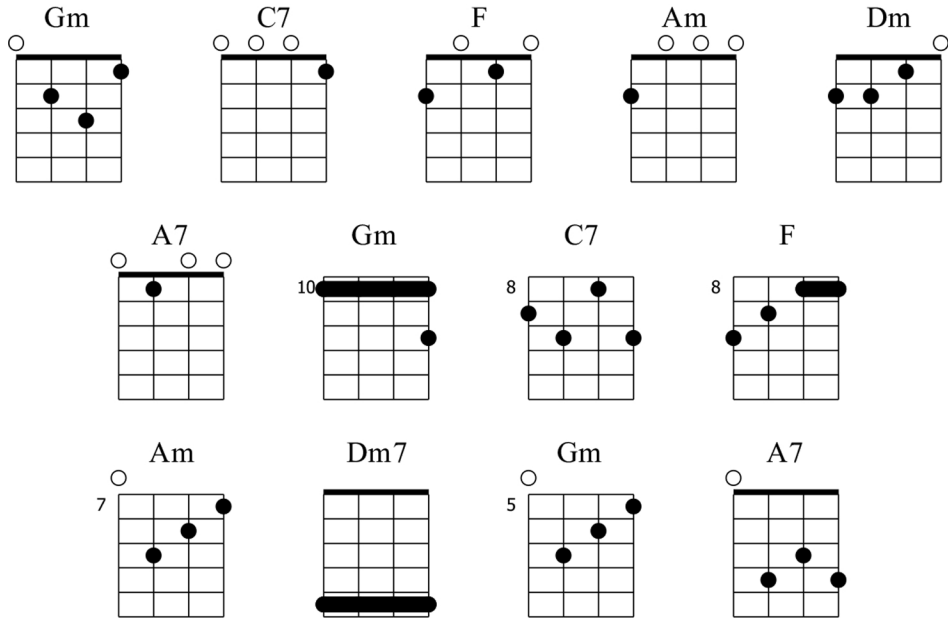

Europa

Chords

Strumming Patterns

Chord Pattern

Gm, C7, F, Am, Dm,
Gm, A7, Dm, A7, Dm

C Tuning
① = A ③ = C
② = E ④ = G

Picking Part 1

♩ = 68

Uke

1 2 3

mf

Gm C7

TAB: 3-5 | 5-7-8-7-5 | 5 | 6 | 3 | 3-5-7-5-3 | 3

4 5 6

F Am Dm Gm

TAB: 5 | 1-1-3-5-3-1 | 1 | 3 | 3-3-3-3-1

TAB: 3-5 | 5-10-12 | 12-12 | 10-10 | 10-10 | 10-10 | 8-8 | 8-8 | 10-10 | 9-9

4 5 6

F Am Dm7 Gm

TAB: 8-8-8 | 7-8-7 | 5-5-5 | 5-5 | 5-6-6 | 5-5 | 7-7 | 6-6 | 5-5 | 7-7

7 8 9

A7 Dm7 A7 Dm7

TAB: 4-3-3 | 4-4 | 5-5-4 | 5-3-3 | 5-5 | 5-4-4 | 5-5 | 5-5

C Tuning
① = A ③ = C
② = E ④ = G

Picking Part 3

♩ = 68

Uke

mf

Gm C7

F Am Dm Gm

A7 Dm A7 Dm