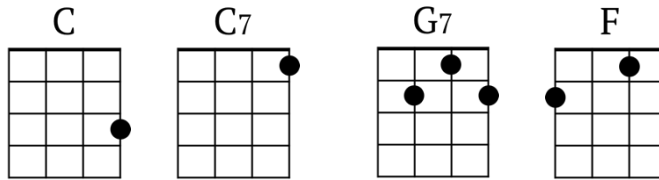

Blue Eyes Crying In The Rain, Willie Nelson

C G7 C
 In the twilight glow I see her. Blue eyes cryin' in the rain
 C G7 C
 As when we kissed good-bye and parted
 G7 C C7
 I knew we'd never meet again

F C G7
 Love is like a dying ember Only memories remain
 C G7 C
 Through the ages I'll remember Blue eyes crying in the rain

G7 C
 Now my hair has turned to silver
 G7 C
 All my life I've loved in vain
 G7 C G7 C C7
 I can see her star in heaven. Blue eyes Crying in the rain

F
 Someday when we meet up yonder
 C G7
 We'll stroll hand in hand again
 C
 In the land that knows no parting