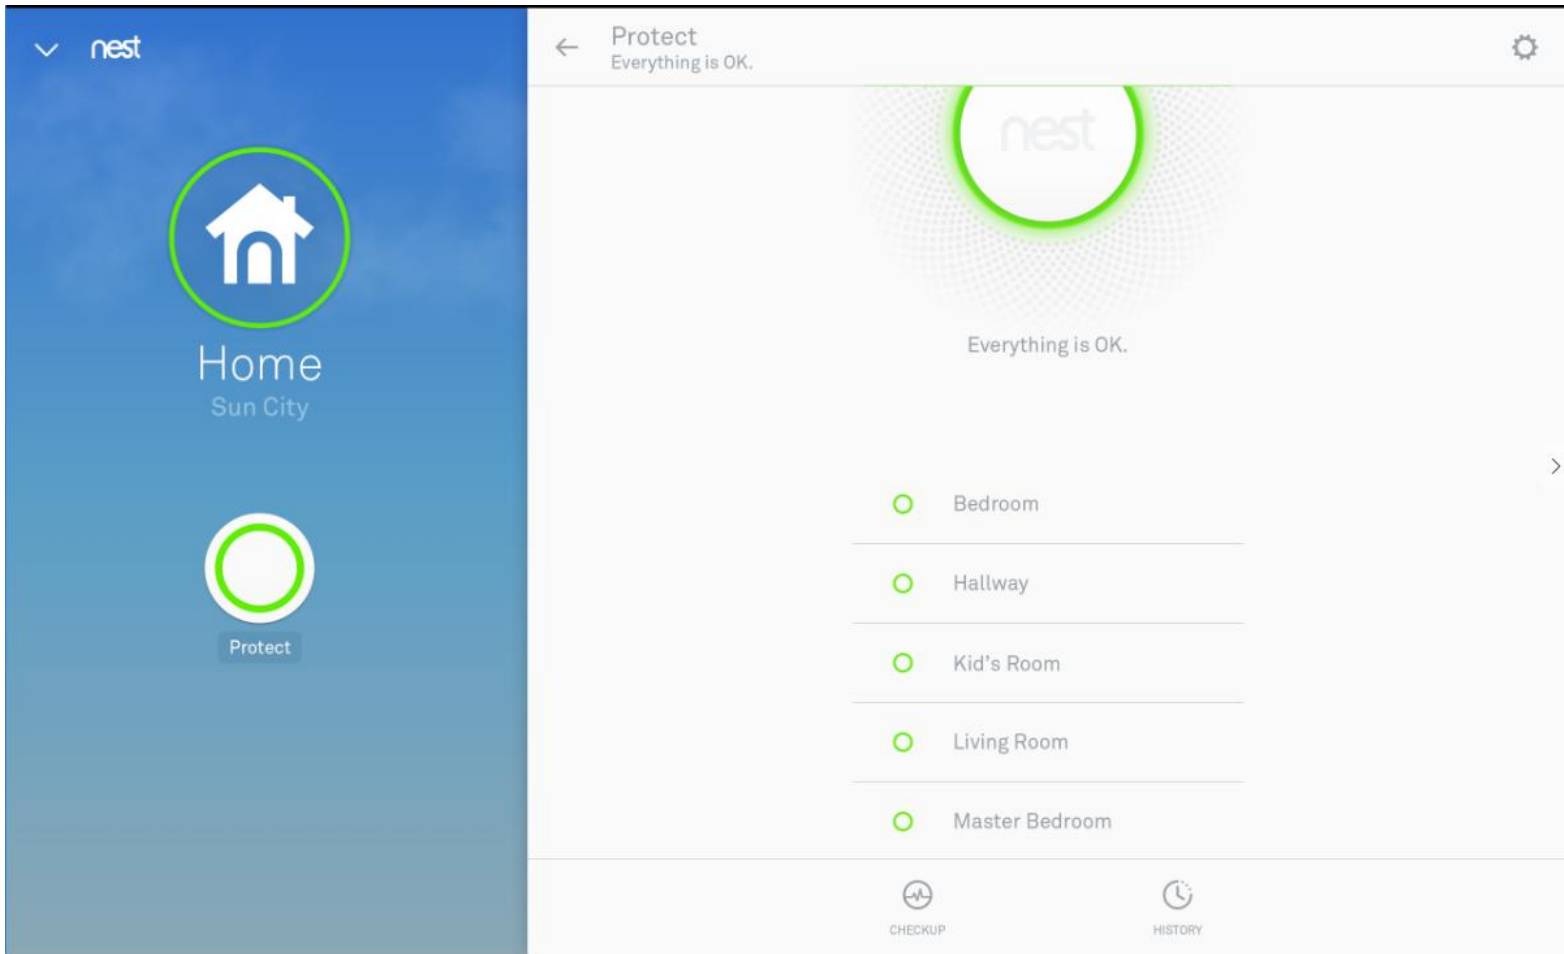

Nest Smoke & CO2 Detector (2nd Generation!)
\$99 ea for either Battery only
Or Rechargeable Battery with
110v Power Connector (2 wire)

Nest Setup

- For first Nest
 - Choose location name from builtin set
 - WiFi connection info
 - Nest Cloud Service account information
- For each subsequent Nest
 - Choose location name from builtin set
 - Each Nest then talks to others and joins mesh network
- Wiring for 110v
 - Does not use the interconnect wire that old First Alert Detectors used
- The detectors announce (speak) what and where for testing (periodic or manual), early alerts, alerts, or battery issues
 - No more trying to how many beeps and what they mean
- PathLight
 - Low visibility light on detected movement at night

Nest Android Tablet App Screen Shot
Connects to Nest Cloud Service