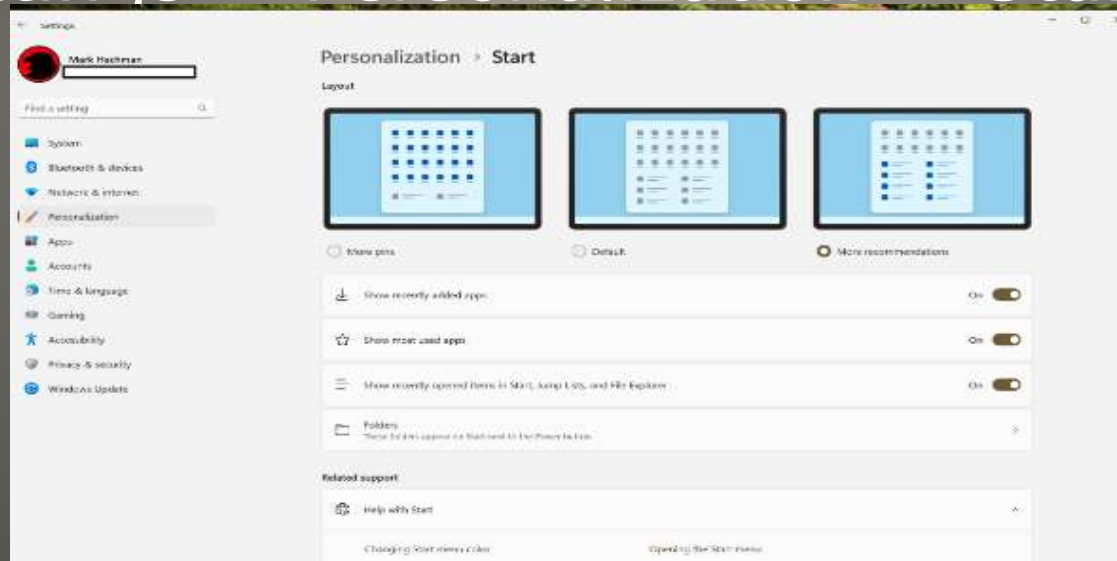

Other Tips

- App Start options

Search

WIN + Icon position e.g. 1, 2

Start

Settings > Personalization > Start

Other Tips

- File Explorer tabs

Windows 11 2022 Update + October Update

- File Explorer preview pane

Other Tips

- Game Mode

Prevents windows updating during game

Shuts down background processes

Enables screen recording

Other Tips