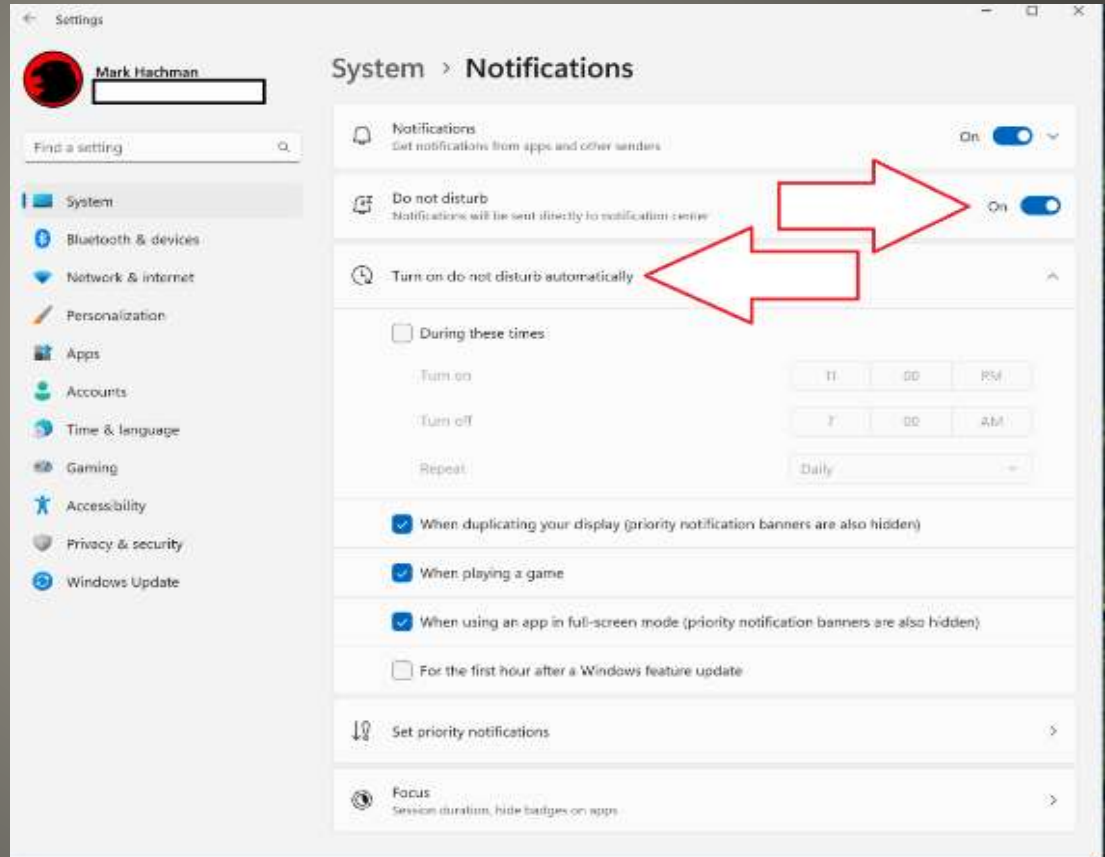

Other Tips

- App Start options

Search

WIN + Icon position e.g. 1, 2

Start

Settings > Personalization > Start

Other Tips

- File Explorer tabs

Windows 11 2022 Update + October Update

- File Explorer preview pane

Other Tips

- Game Mode

Prevents windows updating during game

Shuts down background processes

Enables screen recording

Other Tips

- Do Not Disturb
Tone down notifications

Other Tips

- Activate windows by hover over
Control Panel > Ease of Access Center

Mouse pointers

Change the color and size of mouse pointers.

<input checked="" type="radio"/> Regular White		<input type="radio"/> Regular Black		<input type="radio"/> Regular Inverting	
<input type="radio"/> Large White		<input type="radio"/> Large Black		<input type="radio"/> Large Inverting	
<input type="radio"/> Extra Large White		<input type="radio"/> Extra Large Black		<input type="radio"/> Extra Large Inverting	

Prevent windows from being automatically arranged when moved to the edge of the screen

See also

[Mouse settings](#)

[Learn about additional assistive technologies online](#)

Other programs installed

These programs are available on this computer. Running more than one at a time might cause conflicts.