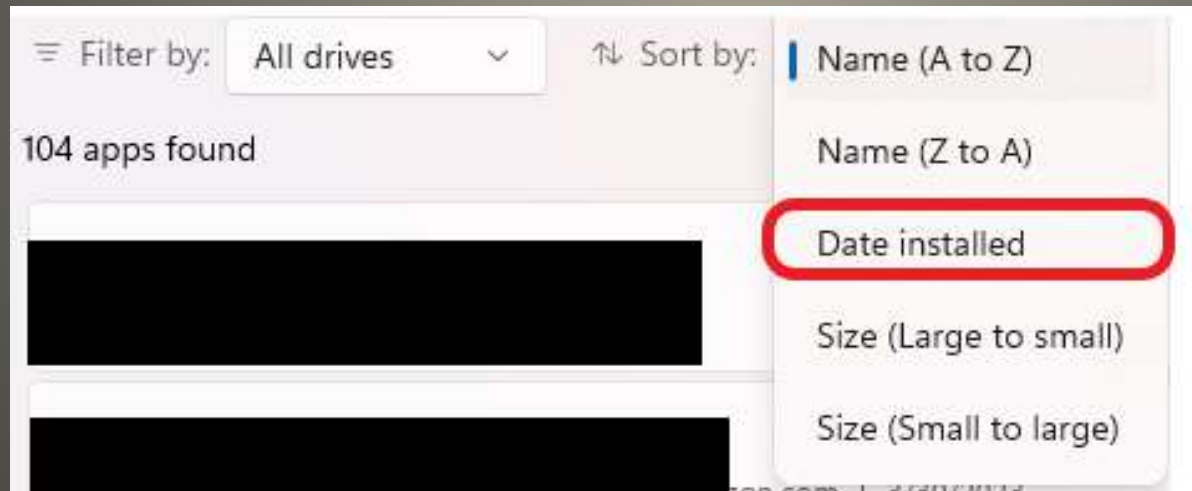

- Task Manager on the quick
  Ctrl + Shift + Esc
  Recommendation

Start Task Manager as Administrator at startup

- Search by most recent installed apps

Other Tips