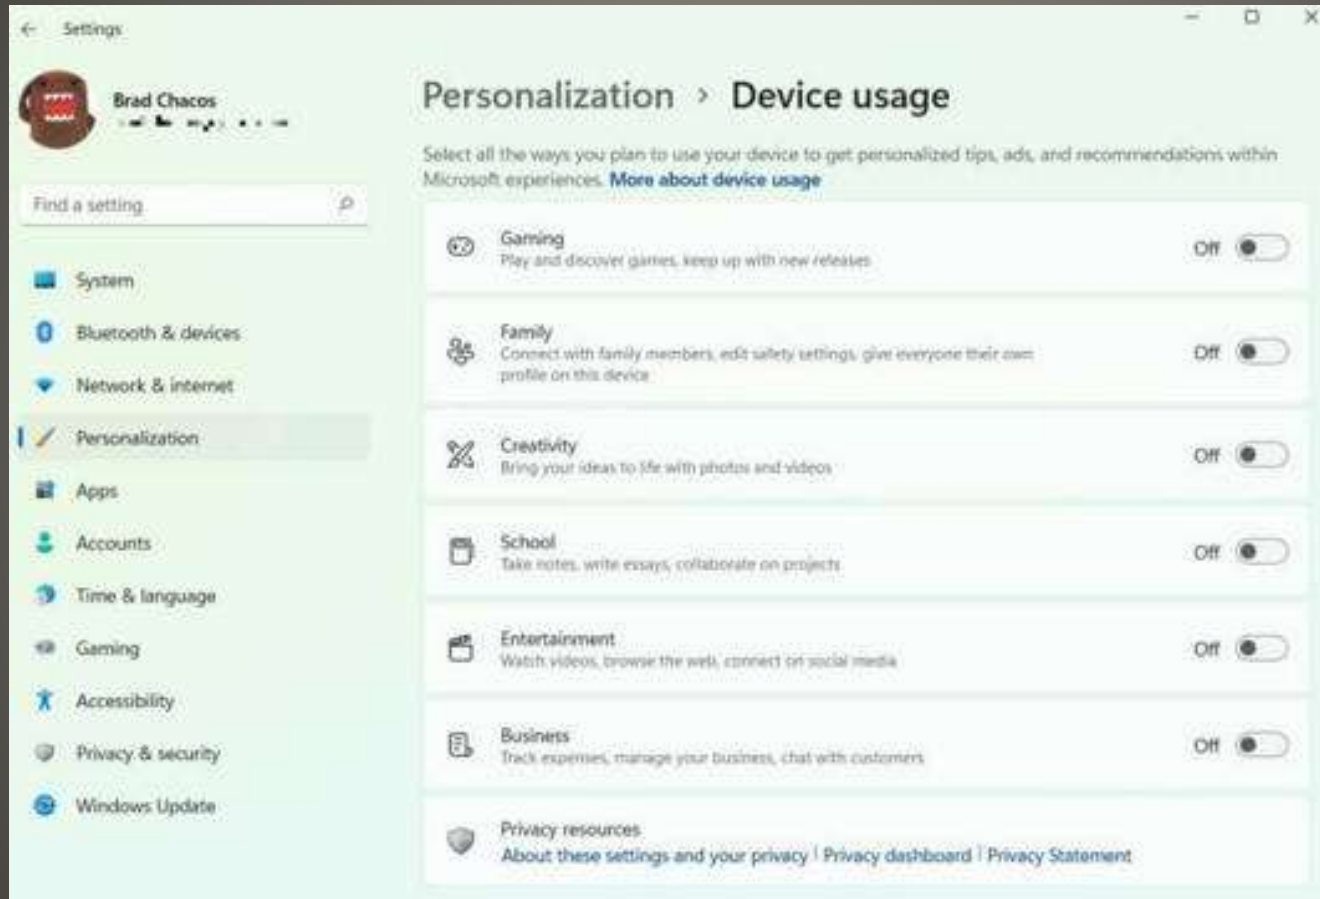

No sites added

Microsoft Edge version 113

- Disable just-in-time JavaScript compilation
- Hardware enforced Stack Protection
- Arbitrary Code Guard

Microsoft Edge 113

- Turn off annoying notifications

Some Suggested Settings

- Turn Off Microsoft Ads (tone down?)

- Settings > Privacy & security > General
- *Show me suggested content in Settings app*

Some Suggested Settings

- Personalization > Device usage

Some Suggested Settings