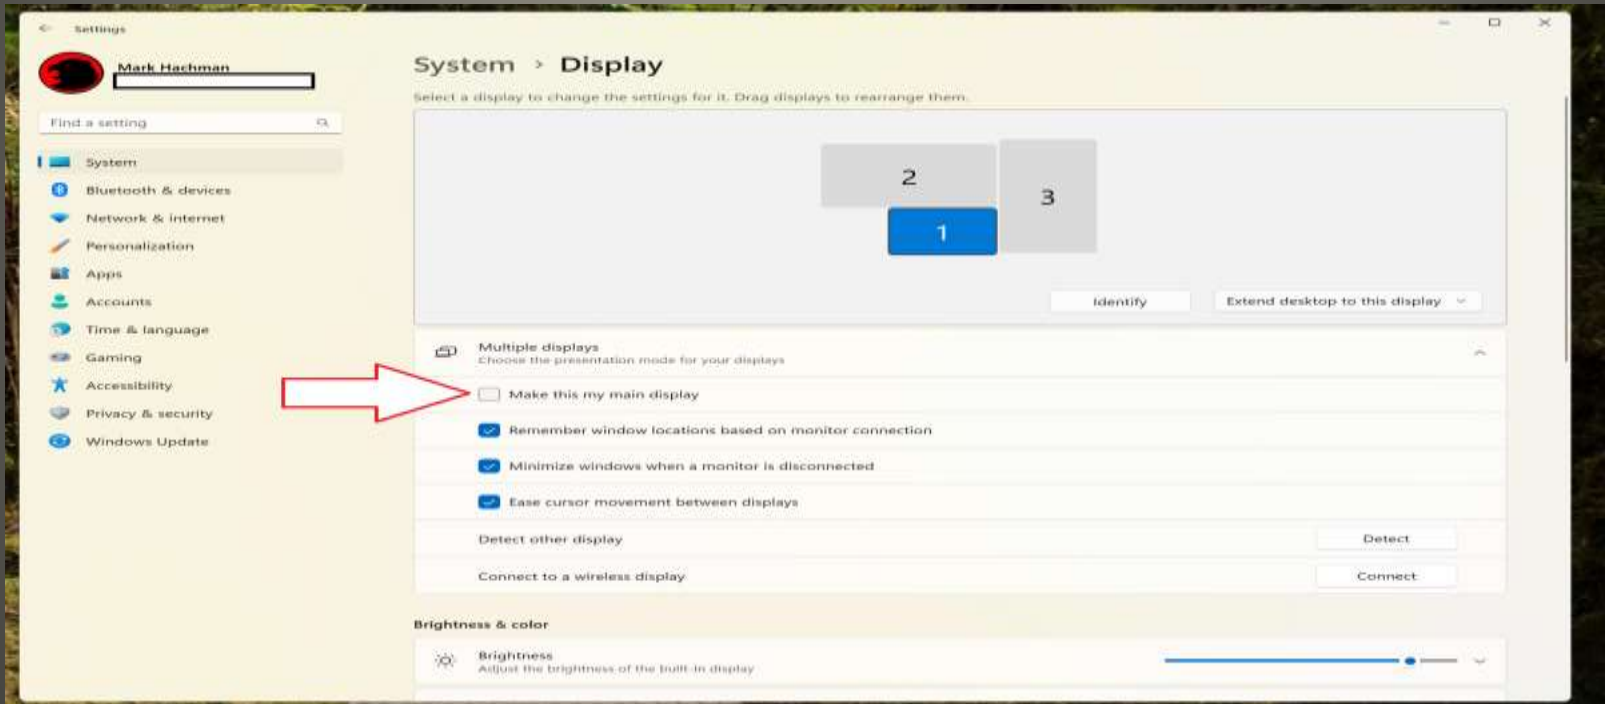

- Declutter taskbar

Some Suggested Settings

- Dark Mode
- Transparency effects

Some Suggested Settings

- Optimize startup apps
Settings > Apps > Startup
Task Manager Startup

Other tips

- Multiple Displays
Arrange
Choose Primary

Other Tips

- Text & icon adjust size
Settings > System > Display => scale
Settings > Accessibility > Text size

CTRL + Scroll wheel

Other Tips

- Taskbar All Displays
- Some Displays
- Presentations Screen Sharing

Other Tips

- App Start options

Search

WIN + Icon position e.g. 1, 2

Start

Settings > Personalization > Start

Other Tips

- File Explorer tabs