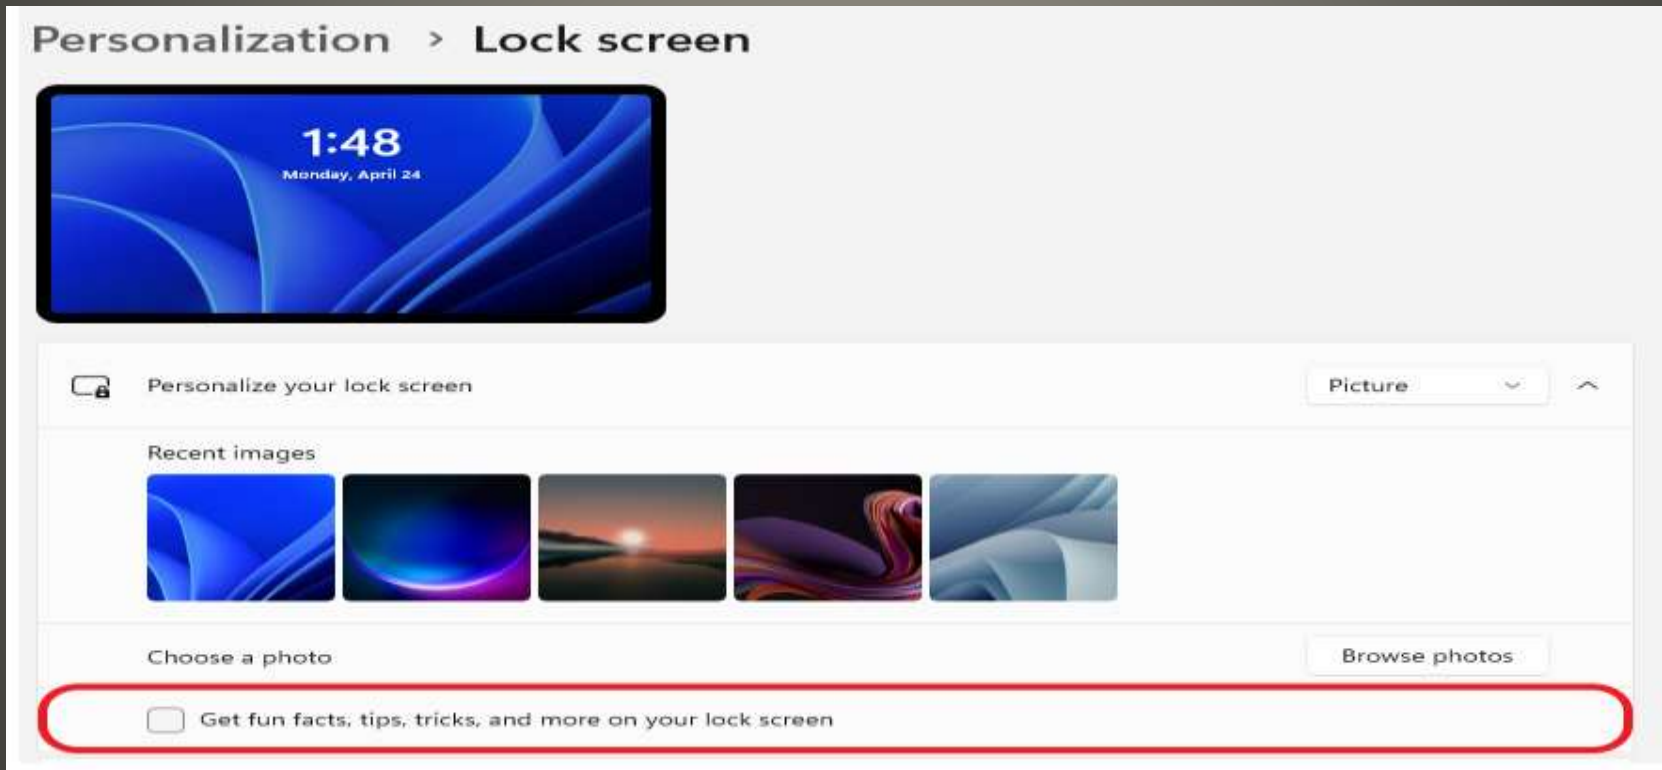

Clear diagnostic data that Microsoft has collected about this device

Ad relief?

- Settings > Personalization > Lock Screen Slideshow or Picture

Ad relief?

- Windows 11 requirements
- Gaming performance
- Taskbar change
- No Timeline
- Start menu change
- Not enough new features
- Support until 2025