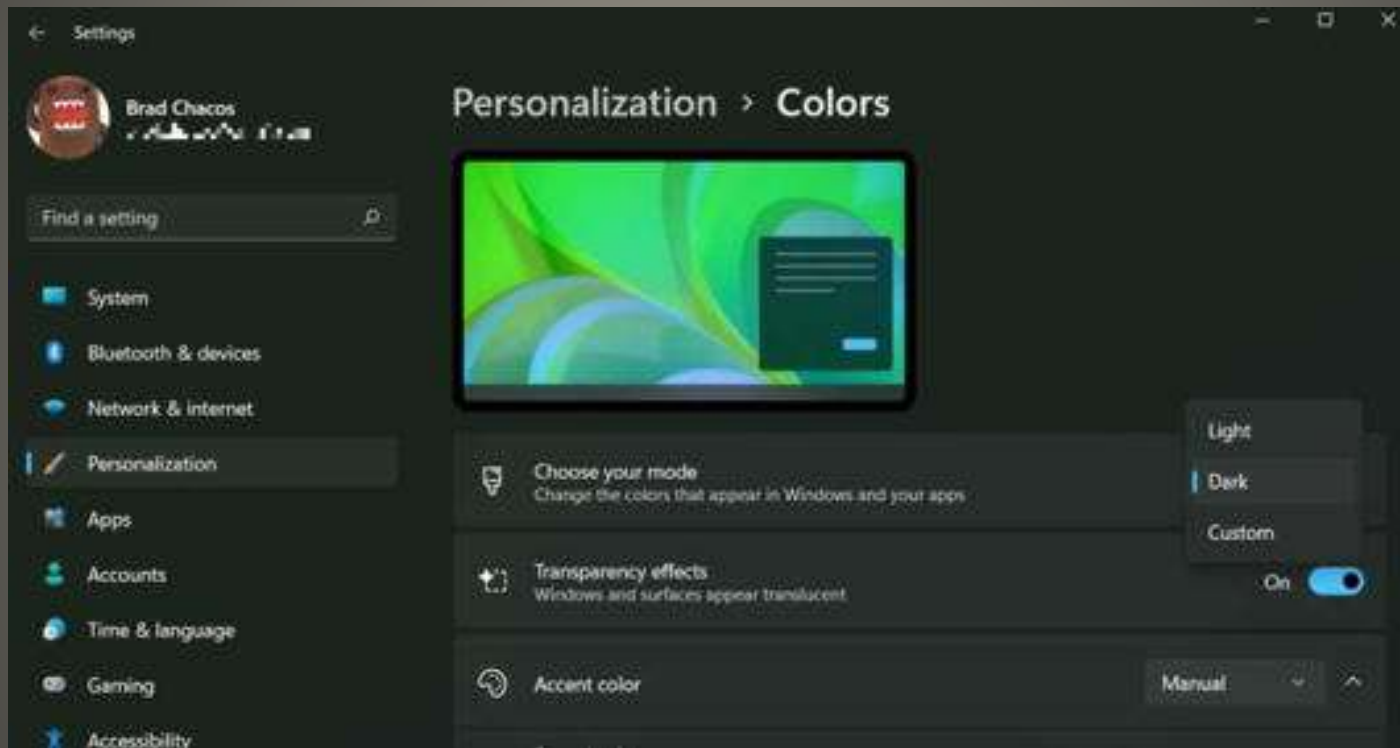

No sites added

Microsoft Edge version 113

- Disable just-in-time JavaScript compilation
- Hardware enforced Stack Protection
- Arbitrary Code Guard

Microsoft Edge 113

- Turn off annoying notifications

Some Suggested Settings

- Turn Off Microsoft Ads (tone down?)

- Settings > Privacy & security > General
- *Show me suggested content in Settings app*

Some Suggested Settings

- Personalization > Device usage

Some Suggested Settings

- Declutter taskbar

Some Suggested Settings

- Dark Mode
- Transparency effects

Some Suggested Settings

- Optimize startup apps
Settings > Apps > Startup
Task Manager Startup

Other tips

- Multiple Displays
Arrange
Choose Primary