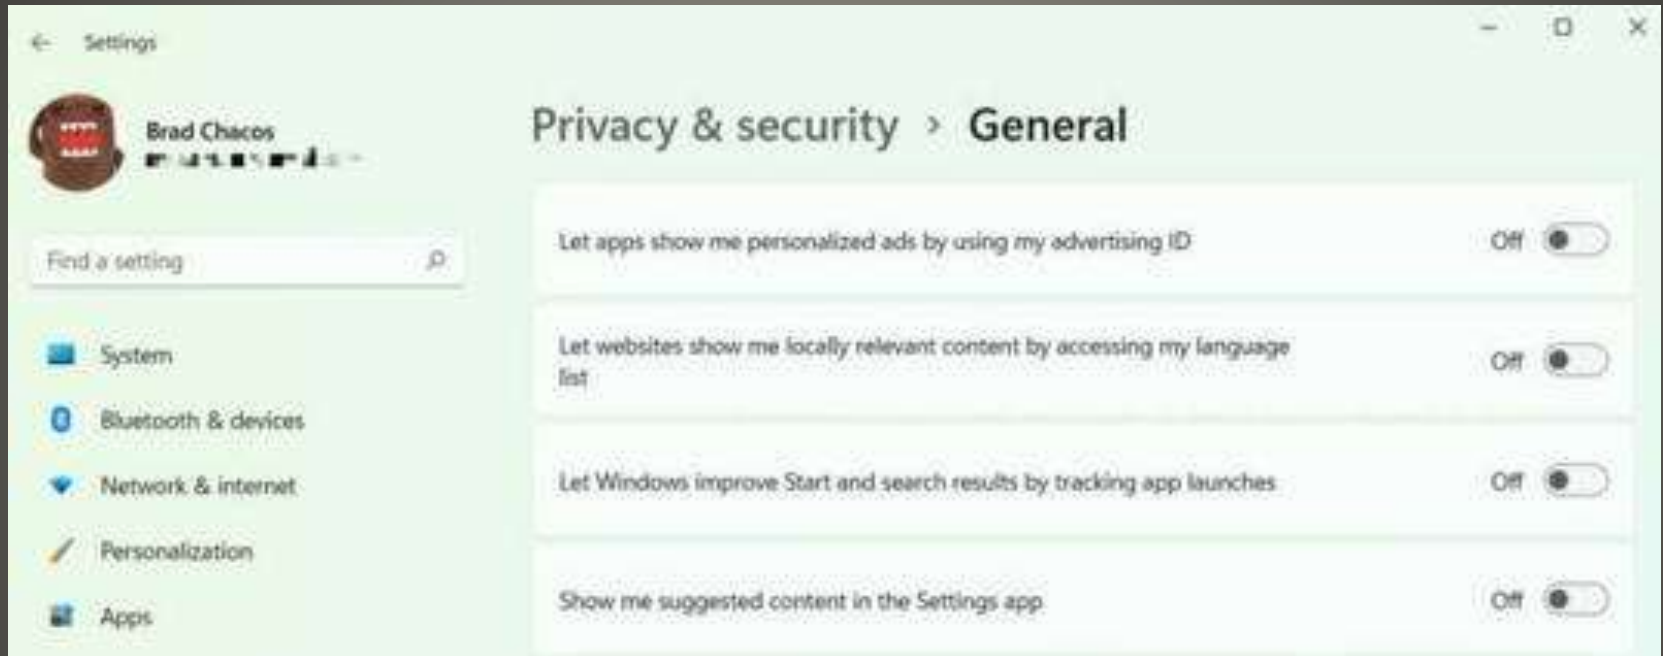

No sites added

Microsoft Edge version 113

- Disable just-in-time JavaScript compilation
- Hardware enforced Stack Protection
- Arbitrary Code Guard

Microsoft Edge 113

- Turn off annoying notifications

Some Suggested Settings

- Turn Off Microsoft Ads (tone down?)

- Settings > Privacy & security > General
- *Show me suggested content in Settings app*

Some Suggested Settings

- Personalization > Device usage

Some Suggested Settings