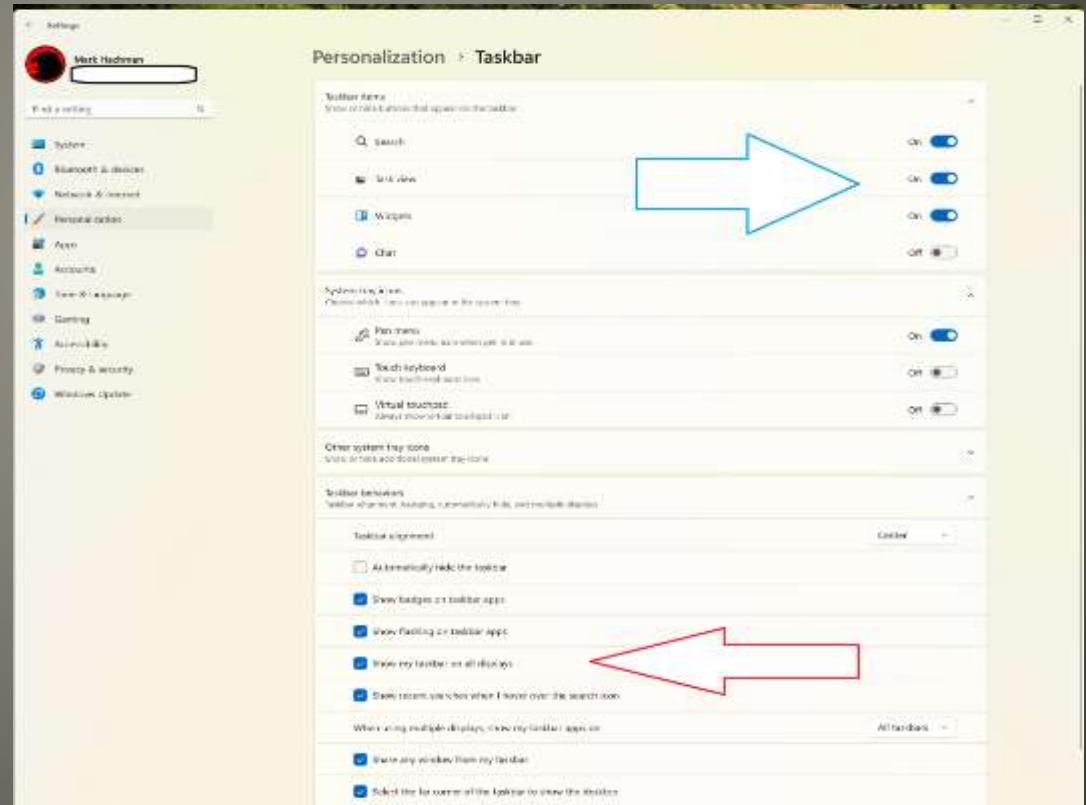

- Declutter taskbar

Some Suggested Settings

- Dark Mode
- Transparency effects

Some Suggested Settings

- Optimize startup apps
Settings > Apps > Startup
Task Manager Startup

Other tips

- Multiple Displays
Arrange
Choose Primary

Other Tips

- Text & icon adjust size
Settings > System > Display => scale
Settings > Accessibility > Text size

CTRL + Scroll wheel

Other Tips

- Taskbar All Displays
- Some Displays
- Presentations Screen Sharing

Other Tips

- App Start options

Search

WIN + Icon position e.g. 1, 2

Start

Settings > Personalization > Start

Other Tips

- File Explorer tabs