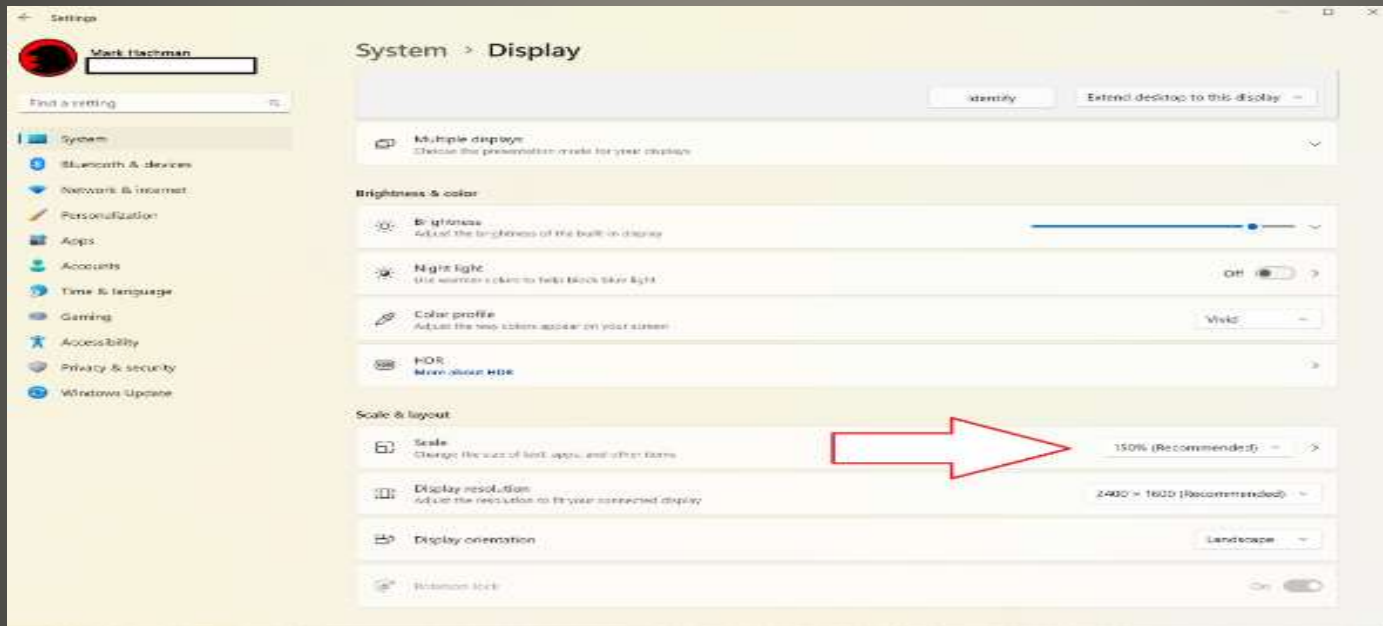

- Declutter taskbar

Some Suggested Settings

- Dark Mode
- Transparency effects

Some Suggested Settings

- Optimize startup apps
Settings > Apps > Startup
Task Manager Startup

Other tips

- Multiple Displays
Arrange
Choose Primary

Other Tips

- Text & icon adjust size
Settings > System > Display => scale
Settings > Accessibility > Text size

CTRL + Scroll wheel

Other Tips

- Taskbar All Displays
- Some Displays
- Presentations Screen Sharing

Other Tips

- App Start options

Search

WIN + Icon position e.g. 1, 2

Start

Settings > Personalization > Start

Other Tips

- File Explorer tabs