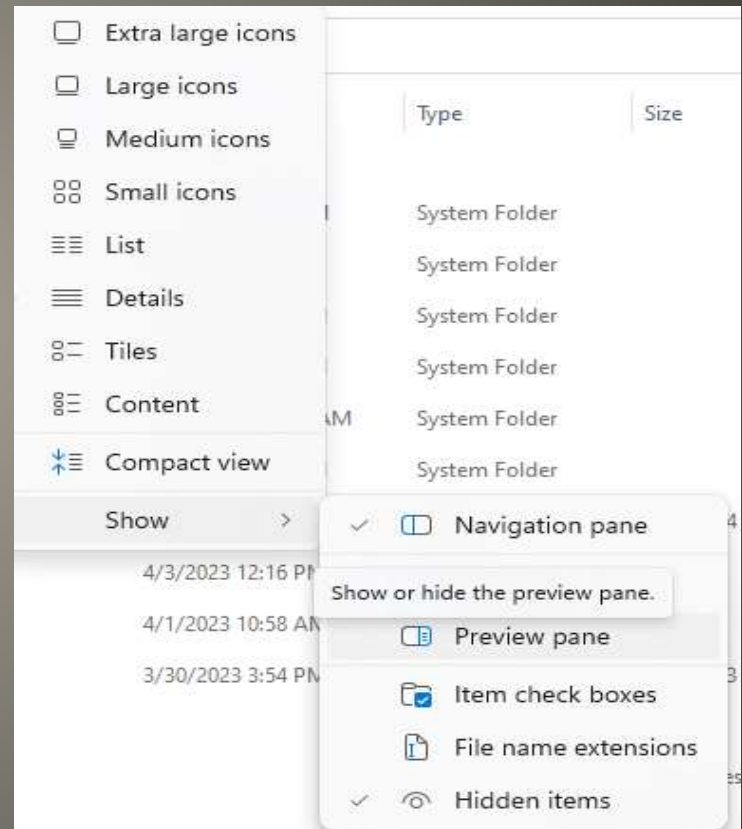

Other Tips

- Text & icon adjust size
Settings > System > Display => scale
Settings > Accessibility > Text size

CTRL + Scroll wheel

Other Tips

- Taskbar All Displays
- Some Displays
- Presentations Screen Sharing

Other Tips

- App Start options

Search

WIN + Icon position e.g. 1, 2

Start

Settings > Personalization > Start

Other Tips

- File Explorer tabs

Windows 11 2022 Update + October Update

- File Explorer preview pane

Other Tips

- Game Mode

Prevents windows updating during game

Shuts down background processes

Enables screen recording

Other Tips