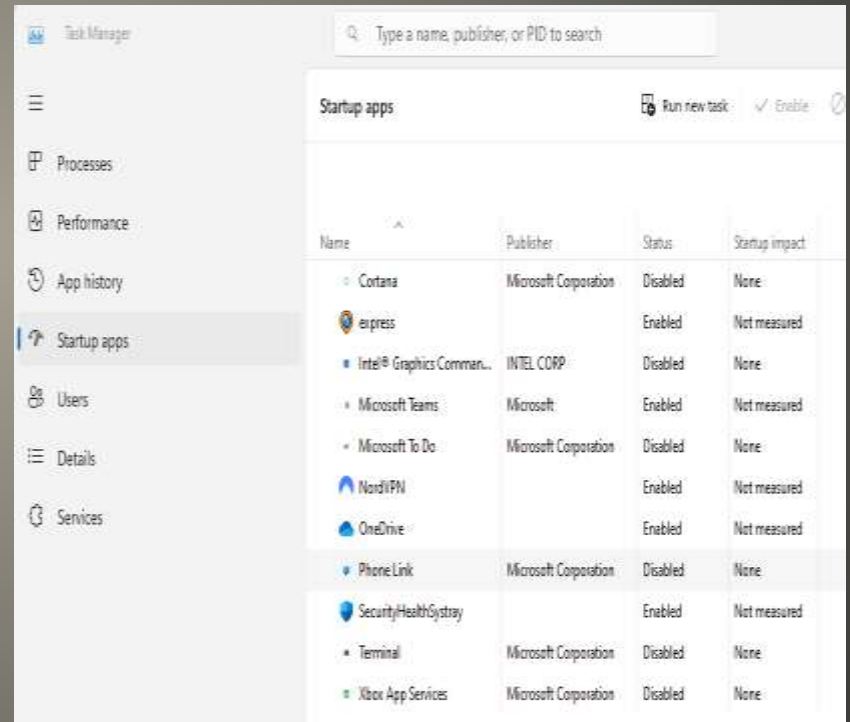

- Declutter taskbar

Some Suggested Settings

- Dark Mode
- Transparency effects

Some Suggested Settings

- Optimize startup apps
Settings > Apps > Startup
Task Manager Startup

Other tips

- Multiple Displays
Arrange
Choose Primary

Other Tips

- App Start options

Search

WIN + Icon position e.g. 1, 2

Start

Settings > Personalization > Start

Other Tips

- File Explorer tabs