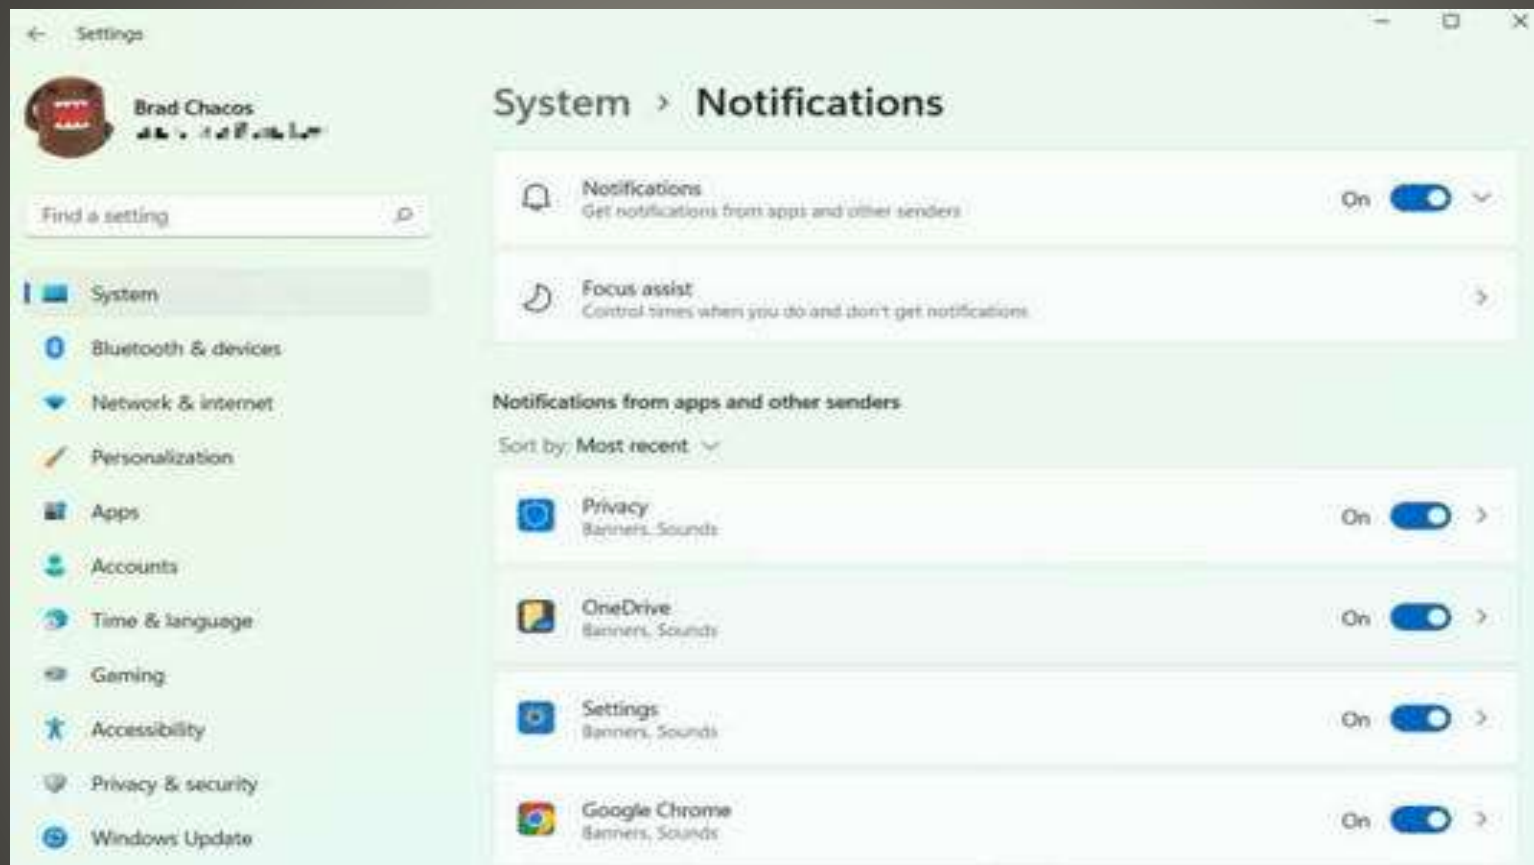

Search results / Enhanced security - 1 result

Never use enhanced security for these sites

Add a site

Remove all

No sites added

Always use enhanced security for these sites

Add a site

Remove all

No sites added

Microsoft Edge version 113

- Disable just-in-time JavaScript compilation
- Hardware enforced Stack Protection
- Arbitrary Code Guard

Microsoft Edge 113

- Turn off annoying notifications

Some Suggested Settings