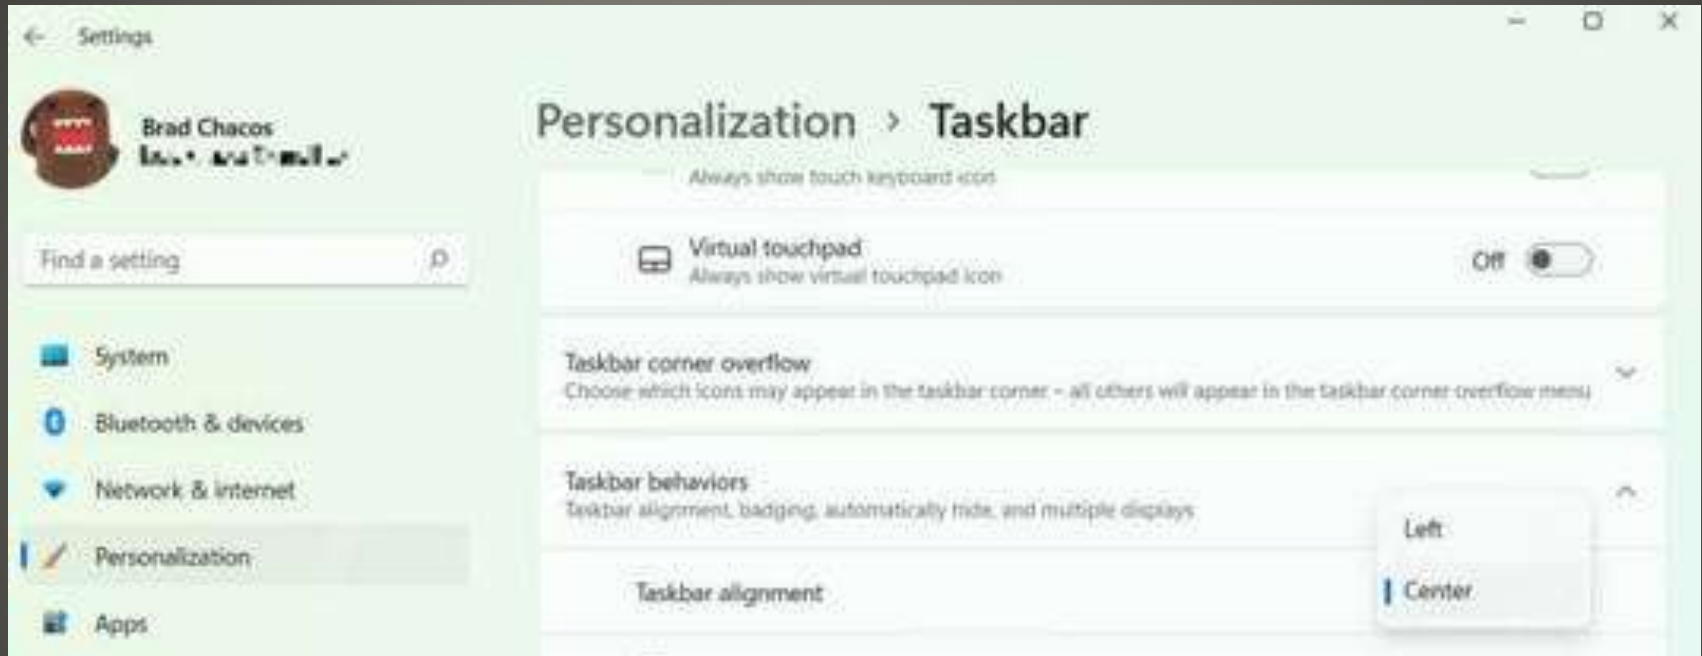

- Menu button to left corner

Some Suggested Settings