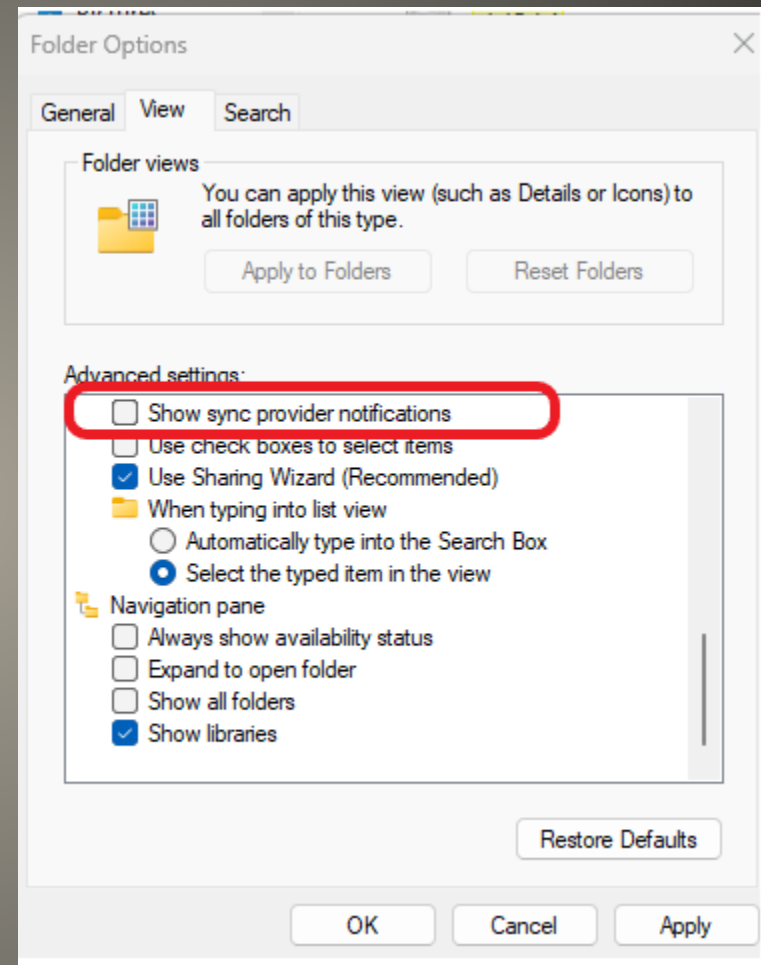

[Privacy dashboard](#)

[Privacy statement](#) • [Terms of use](#)

Version: 421.20070.565.0

Widget board settings

- Start Menu
Pinned Apps List
- File Explorer
... -> options > View

Ad relief?

• Settings > Personalization > Device usage