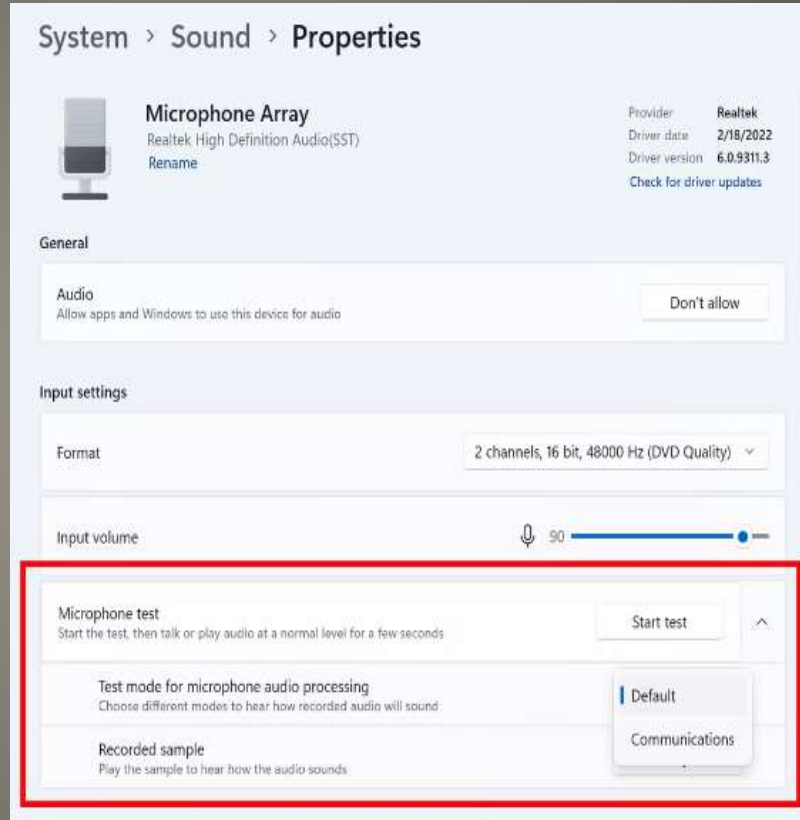

Windows 11 24H2 rumors