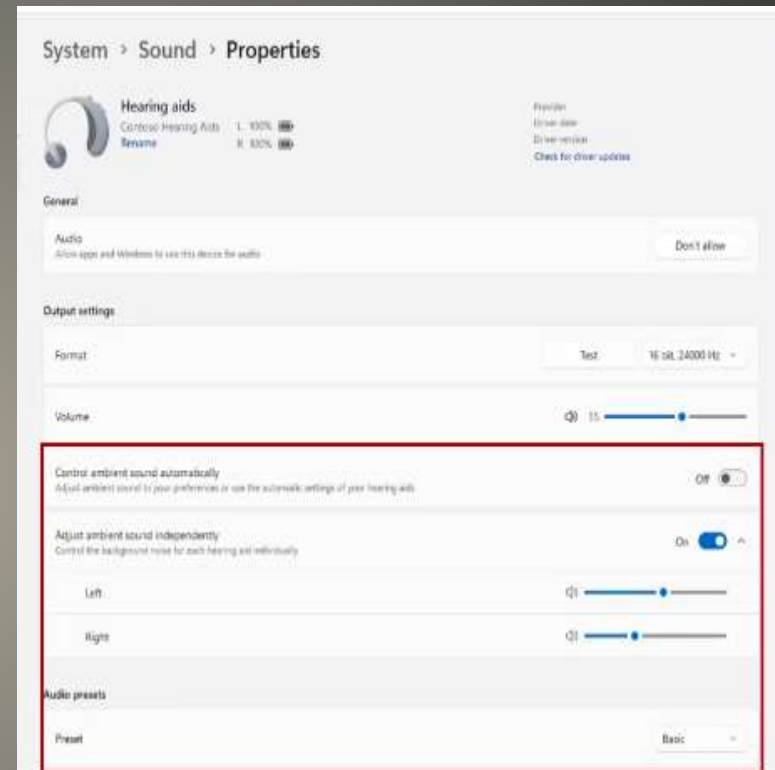

Develop a unique menu centered around avocados to serve at my watch party

Create an image of a concept kitchen island featuring dark wood and a white countertop

Generate ideas for wacky new products that might be popular in 2025

Windows 11 24H2 rumors

- Mixed reality support end
- Keep current Windows version until 2026
- Join Wi-Fi with QR code Feature?
- Color management moved to Settings

Before

After

Windows 11 24H2 rumors

- Energy saver icon