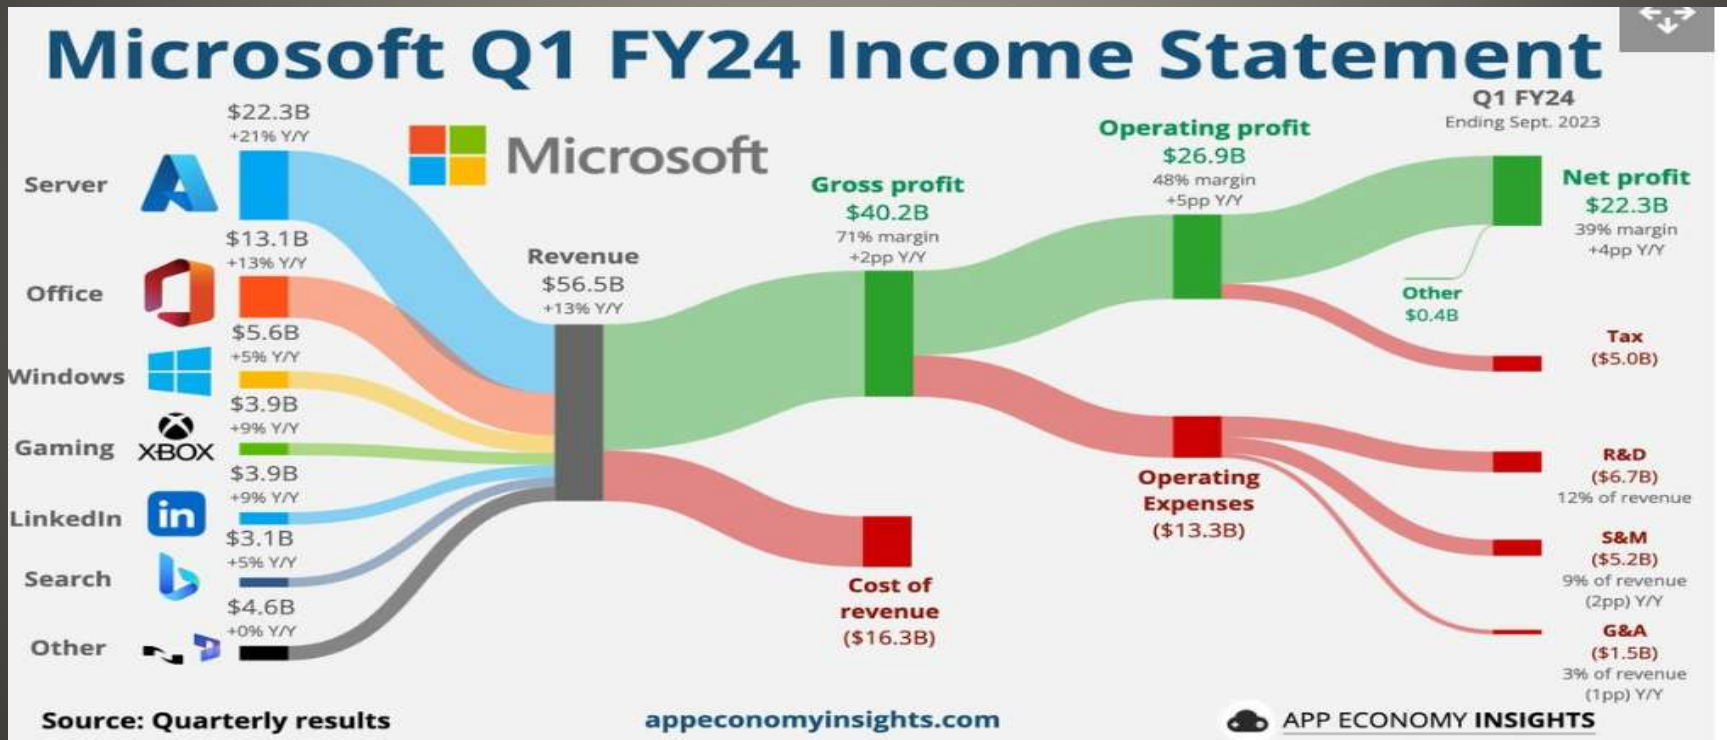

- Windows 11
- 80 Vulnerabilities
- 5 critical
- 2 Actively exploited

Windows Malicious Software Removal Tool x64 - v5.121 (KB890830)	Downloading - 96%
2024-02 Cumulative Update for Windows 11 Version 23H2 for x64-based Systems (KB5034765)	Downloading - 0%
2024-02 Cumulative Update for .NET Framework 3.5 and 4.8.1 for Windows 11, version 23H2 for x64 (KB5034467)	Downloading - 0%
2024-02 .NET 6.0.27 Security Update for x64 Client (KB5035119)	Downloading - 0%

Microsoft Patch Tuesday

- Windows 10
Microsoft getting pushy

Microsoft Patch Tuesday

- Businesses Copilot Windows 365
- Removed 300-seat minimum
- Copilot Pro – consumers \$20/mo

	For Individuals		For Organizations
	Copilot	Copilot Pro	Copilot for Microsoft 365
	Free	\$20	\$30
Foundational Capabilities	•	•	•
Web Grounding	•	•	•
Commercial Data Protection	•	•	•
Priority Model Access		•	•
Copilot in Outlook, Word, Excel, PowerPoint, and OneNote		•	•
Copilot in Teams			•
Microsoft Graph Grounding			•
Enterprise-Grade Data Protection			•
Customization		Copilot GPT Builder	Copilot Studio

Microsoft Copilot

- Most valuable publicly traded company
- Apple's smartphone demand
- AI

Microsoft overtakes Apple

- Windows 11 Paint

About Paint

Paint 11.2311.29.0

AI Image Creation

File Edit View [Icons]