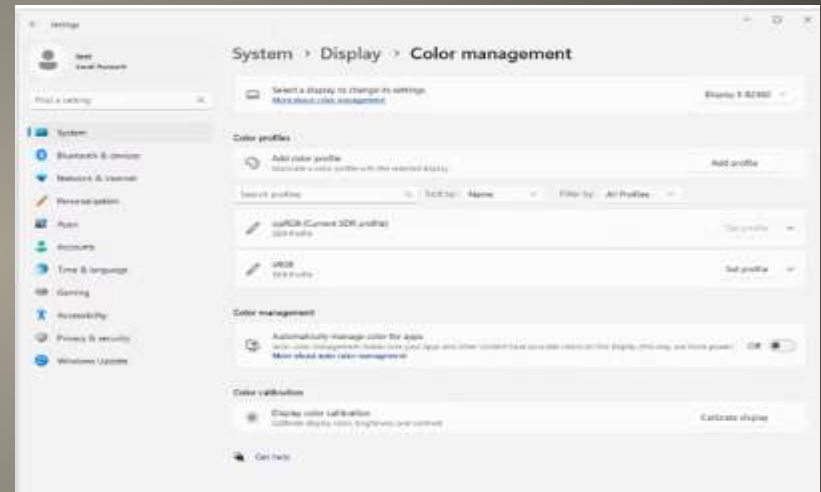

Ask me anything...

0/2000

- sudo support Linux like ADMINISTRATOR
Command line
In a new window
Input closed
Inline
- Improvements for hearing aids
Bluetooth LE audio – recently
Select audio presets
- Copilot contextual capabilities

Windows 11 24H2 rumors

- Mixed reality support end
- Keep current Windows version until 2026
- Join Wi-Fi with QR code Feature?
- Color management moved to Settings

Before

After

Windows 11 24H2 rumors

- Energy saver icon